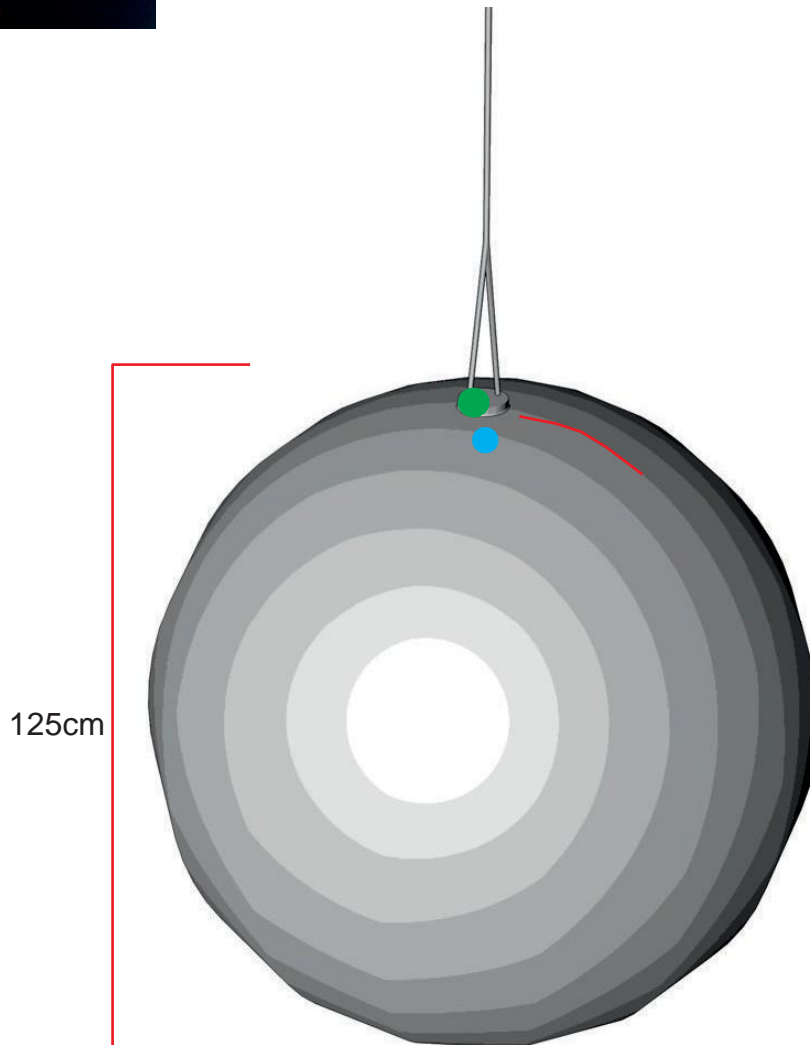

Coloured Ball 125

● Zipper ● Attachment points ● Blower position

Technical information	
Total transport weight	8 kg
Transport size inflatable	50 * 35 * 30 cm / 1,5 kg
Transport size blower	35 cm ø * 25 cm / 6 kg
Blower	Airw 250 Velcro Light – 230V / 200W
Additional information	Rigging possible with single eyelet or double truss couplers Light possible 200W, not included in the rental price