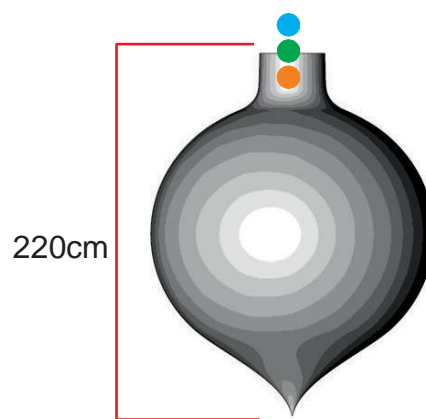

## Swirl / Ice

● Plywood base plate

● Attachment points

● Blower position

Technical information	
Total transport weight	9 kg
Transport size inflatable	70 * 40 * 40 cm / 3 kg
Transport size blower	35 cm ø * 25 cm / 6 kg
Blower	Airw 250 Light – 230V / 200W
Additional information	3 variations: blue with ice, purple swirl or red swirl Light possible 200W, not included in the rental price Rigging possible with single eyelet or double truss couplers