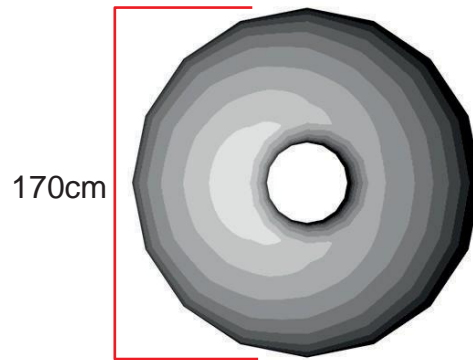

## Swirl / Ice

● Plywood base plate

● Attachment points

● Blower position

Technical information	
Total transport weight	9 kg
Transport size inflatable	70 * 40 * 40 cm / 3 kg
Transport size blower	35 cm ø * 25 cm / 6 kg
Blower	Airw 250 Light – 230V / 200W
Additional information	3 variations: blue with ice, purple swirl or red swirl Light possible 200W, not included in the rental price Rigging possible with single eyelet or double truss couplers