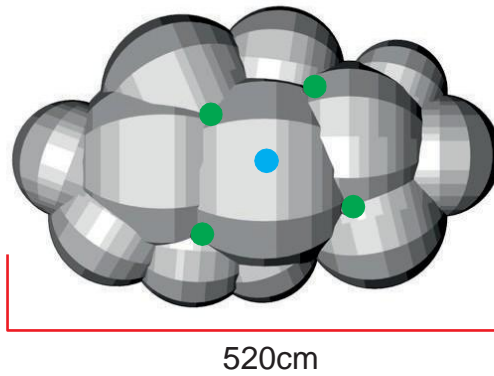

● Attachment points ● Blower position

Technical information	
Total transport weight	14 kg
Transport size inflatable	60 * 50* 40 cm / 8 kg
Transport size blower	35 cm ø * 25 cm / 6 kg
Blower	Airw 250 Velcro – 230V / 200W
Additional information	4m truss required, contact us for more information