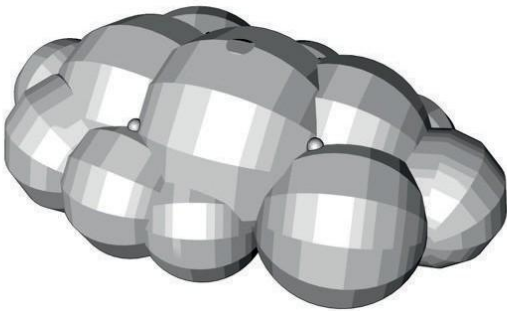

● Attachment points ● Blower position

Technical information	
Total transport weight	14 kg
Transport size inflatable	60 * 50* 40 cm / 8 kg
Transport size blower	35 cm ø * 25 cm / 6 kg
Blower	Airw 250 Velcro – 230V / 200W
Additional information	4m truss required, contact us for more information