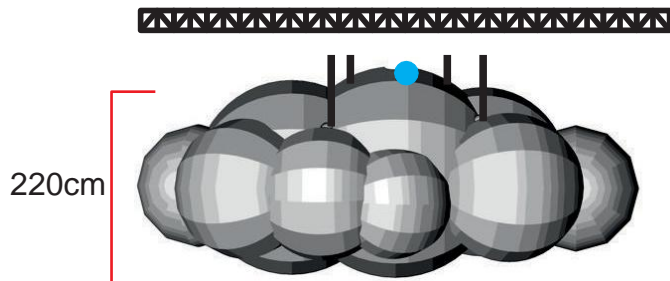

● Attachment points ● Blower position

Technical information	
Total transport weight	14 kg
Transport size inflatable	60 * 50* 40 cm / 8 kg
Transport size blower	35 cm ø * 25 cm / 6 kg
Blower	Airw 250 Velcro – 230V / 200W
Additional information	4m truss required, contact us for more information