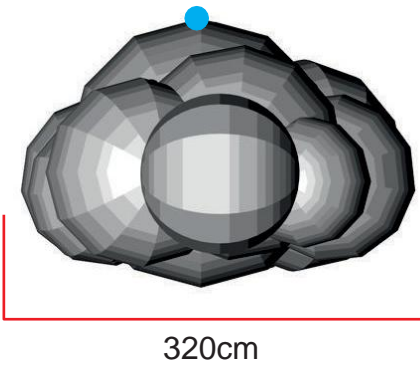

● Attachment points ● Blower position

Technical information	
Total transport weight	14 kg
Transport size inflatable	60 * 50* 40 cm / 8 kg
Transport size blower	35 cm ø * 25 cm / 6 kg
Blower	Airw 250 Velcro – 230V / 200W
Additional information	4m truss required, contact us for more information