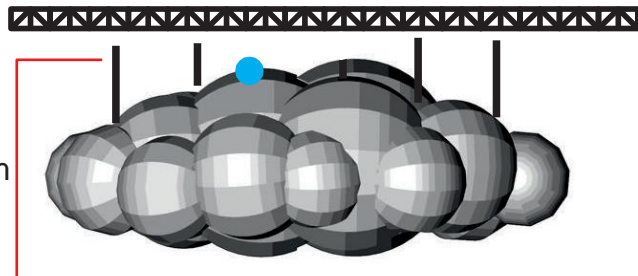

## Cloud T870

870cm

520cm

320cm

● Main attachment points ● Optional attachment points ● Blower position

Technical information	
Total transport weight	26 kg
Transport size inflatable	50 * 50 * 100 cm / 20 kg
Transport size blower	35 cm ø * 25 cm / 6 kg
Blower	Airw 250 Velcro – 230V / 200W
Additional information	6m truss required, contact us for more information