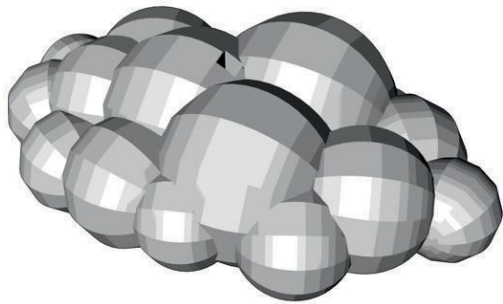

## Cloud T870

870cm

520cm

320cm

● Main attachment points ● Optional attachment points ● Blower position

Technical information	
Total transport weight	26 kg
Transport size inflatable	50 * 50 * 100 cm / 20 kg
Transport size blower	35 cm ø * 25 cm / 6 kg
Blower	Airw 250 Velcro – 230V / 200W
Additional information	6m truss required, contact us for more information