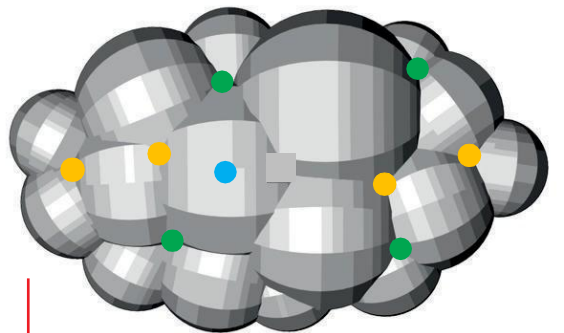

## Cloud T870

870cm

520cm

320cm

● Main attachment points ● Optional attachment points ● Blower position

Technical information	
Total transport weight	26 kg
Transport size inflatable	50 * 50 * 100 cm / 20 kg
Transport size blower	35 cm ø * 25 cm / 6 kg
Blower	Airw 250 Velcro – 230V / 200W
Additional information	6m truss required, contact us for more information