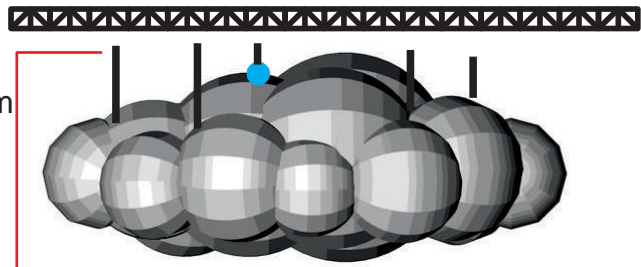

1070cm

680cm

430cm

● Attachment points      ● Blower position

Technical information	
Total transport weight	63 kg
Transport size inflatable	70 * 80 * 50 cm / 56 kg
Transport size blower	40 cm ø * 30 cm / 7 kg
Blower	Airw 315 Velcro – 230V / 300W
Additional information	8m truss required, contact us for more information Aircrew required for installation, contact us for details