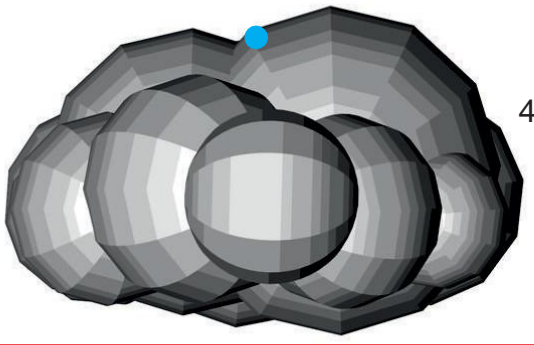

1070cm

680cm

430cm

● Attachment points      ● Blower position

Technical information	
Total transport weight	63 kg
Transport size inflatable	70 * 80 * 50 cm / 56 kg
Transport size blower	40 cm ø * 30 cm / 7 kg
Blower	Airw 315 Velcro – 230V / 300W
Additional information	8m truss required, contact us for more information Aircrew required for installation, contact us for details