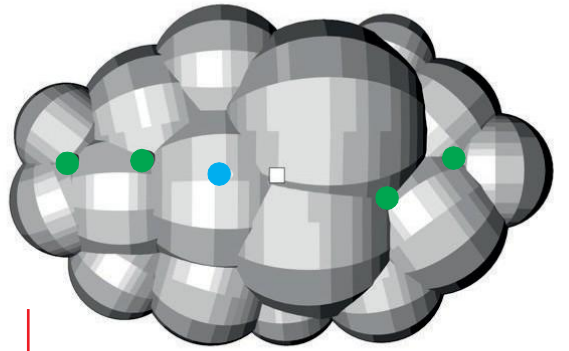

1070cm

680cm

430cm

● Attachment points      ● Blower position

Technical information	
Total transport weight	63 kg
Transport size inflatable	70 * 80 * 50 cm / 56 kg
Transport size blower	40 cm ø * 30 cm / 7 kg
Blower	Airw 315 Velcro – 230V / 300W
Additional information	8m truss required, contact us for more information Aircrew required for installation, contact us for details