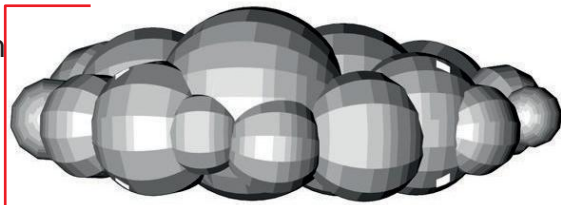

Cloud T1460

1460cm

500cm

1000cm

● Attachment points

● Blower position

Technical information	
Total transport weight	139 kg
Transport size inflatable	140 * 75 * 100 cm / 132 kg
Transport size blower	40 cm ø * 30 cm / 7 kg
Blower	Airw 315 Velcro – 230V / 300W
Additional information	2x 10m truss required, contact us for more information Aircrew required for installation, contact us for details