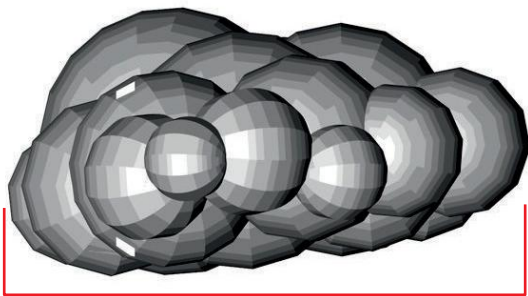

Cloud T1460

1460cm

500cm

1000cm

● Attachment points

● Blower position

Technical information	
Total transport weight	139 kg
Transport size inflatable	140 * 75 * 100 cm / 132 kg
Transport size blower	40 cm ø * 30 cm / 7 kg
Blower	Airw 315 Velcro – 230V / 300W
Additional information	2x 10m truss required, contact us for more information Aircrew required for installation, contact us for details