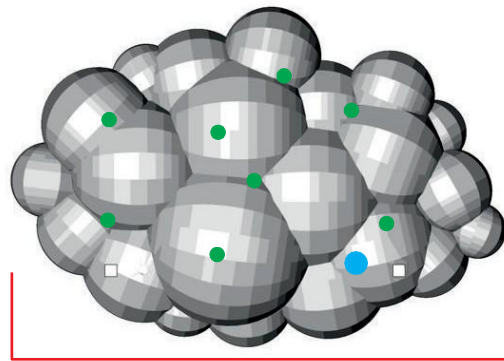

Cloud T1460

1460cm

500cm

1000cm

● Attachment points

● Blower position

Technical information	
Total transport weight	139 kg
Transport size inflatable	140 * 75 * 100 cm / 132 kg
Transport size blower	40 cm ø * 30 cm / 7 kg
Blower	Airw 315 Velcro – 230V / 300W
Additional information	2x 10m truss required, contact us for more information Aircrew required for installation, contact us for details