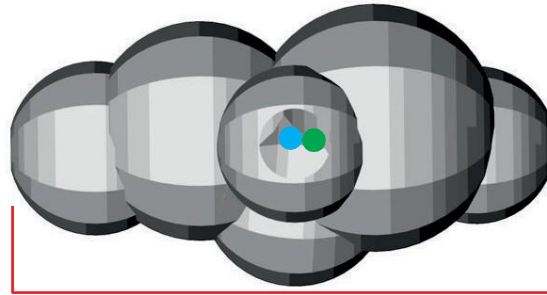

## Cloud T200

200cm

100cm

100cm

● Attachment points      ● Blower position

Technical information	
Total transport weight	8 kg
Transport size inflatable	40 * 40 * 20 cm / 2 kg
Transport size blower	35 cm ø * 25 cm / 6 kg
Blower	Airw 250 Velcro Light – 230V / 200W
Additional information	Light possible 200W, not included in the rental price