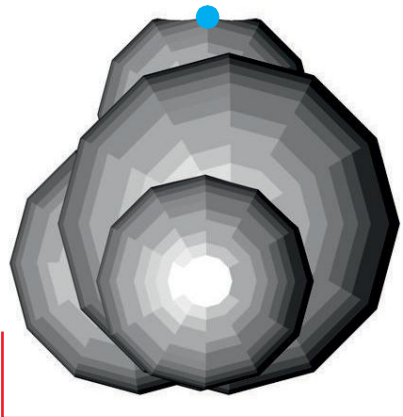

## Cloud T200

200cm

100cm

100cm

● Attachment points      ● Blower position

Technical information	
Total transport weight	8 kg
Transport size inflatable	40 * 40 * 20 cm / 2 kg
Transport size blower	35 cm ø * 25 cm / 6 kg
Blower	Airw 250 Velcro Light – 230V / 200W
Additional information	Light possible 200W, not included in the rental price