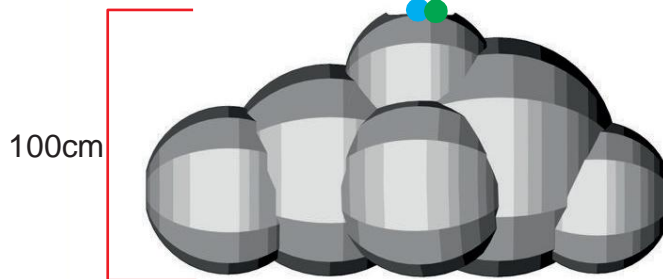

## Cloud T200

200cm

100cm

100cm

● Attachment points      ● Blower position

Technical information	
Total transport weight	8 kg
Transport size inflatable	40 * 40 * 20 cm / 2 kg
Transport size blower	35 cm ø * 25 cm / 6 kg
Blower	Airw 250 Velcro Light – 230V / 200W
Additional information	Light possible 200W, not included in the rental price