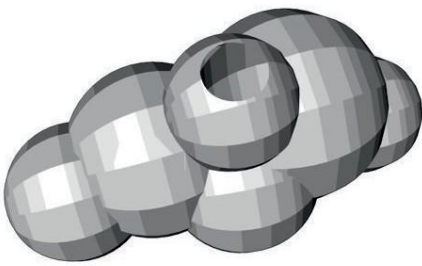

## Cloud T200

200cm

100cm

100cm

● Attachment points      ● Blower position

Technical information	
Total transport weight	8 kg
Transport size inflatable	40 * 40 * 20 cm / 2 kg
Transport size blower	35 cm ø * 25 cm / 6 kg
Blower	Airw 250 Velcro Light – 230V / 200W
Additional information	Light possible 200W, not included in the rental price