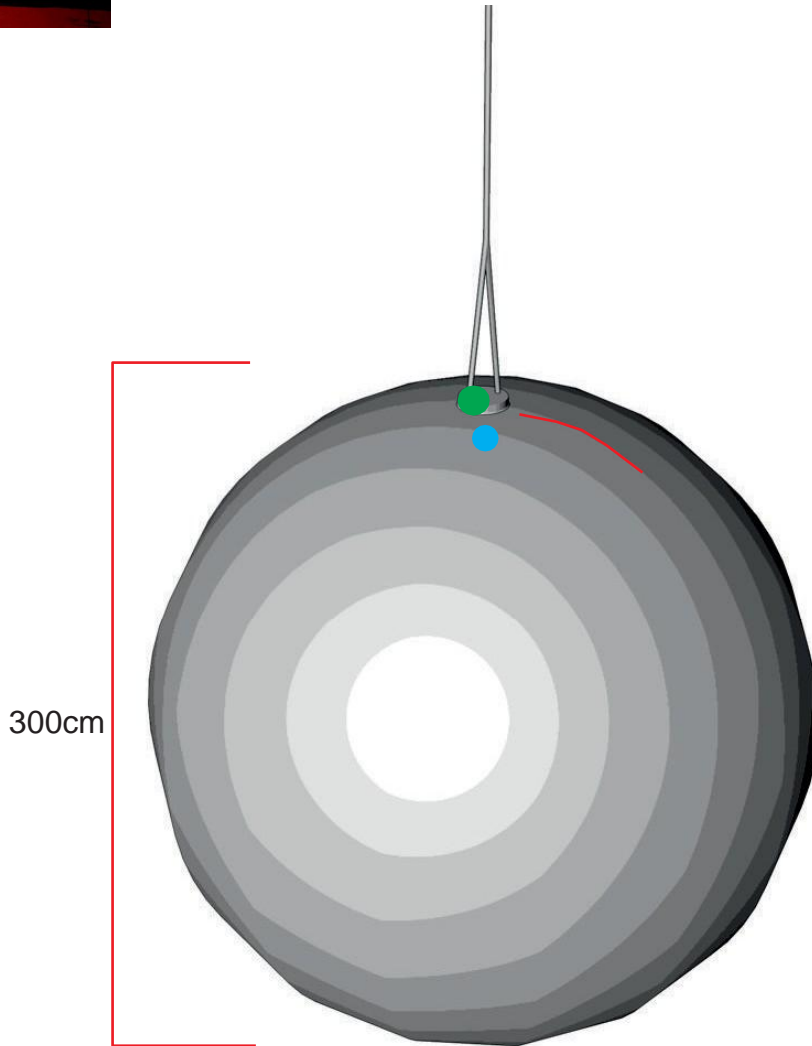

Lava Ball 300

- Zipper
- Attachment points
- Blower position

Technical information	
Total transport weight	14 kg
Transport size inflatable	45 * 45 * 50 cm / 8 kg
Transport size blower	35 cm ø * 25 cm / 6 kg
Blower	Airw 250 Velcro Light – 230V / 200W
Additional information	Rigging possible with single eyelet or double truss couplers Light possible 200W, not included in the rental price