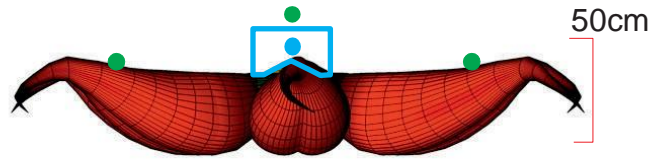

# Red Flowers

● Attachment points      ● Blower position

Technical information	
Total transport weight	10 kg
Transport size inflatable	40 * 40 * 20 cm / 4 kg
Transport size blower	35 cm ø * 25 cm / 6 kg
Blower	Airw 250 Velcro – 230V / 200W
Additional information	Rigging possible with single eyelet or double truss couplers External blower, painted by hand