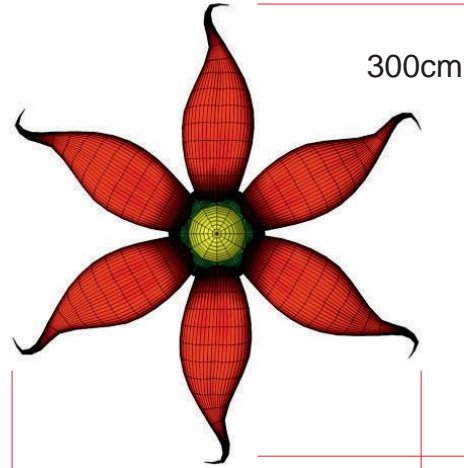

# Red Flowers

● Attachment points      ● Blower position

Technical information	
Total transport weight	10 kg
Transport size inflatable	40 * 40 * 20 cm / 4 kg
Transport size blower	35 cm ø * 25 cm / 6 kg
Blower	Airw 250 Velcro – 230V / 200W
Additional information	Rigging possible with single eyelet or double truss couplers External blower, painted by hand