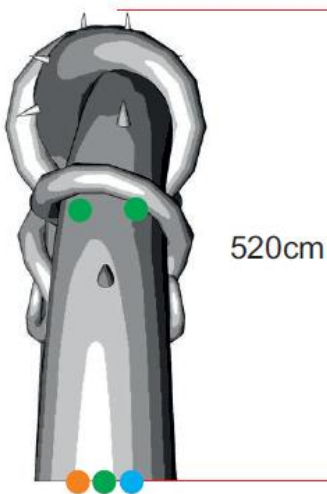

● Plywood base plate

● Attachment points

● Blower position

Technical information	
Total transport weight	67 kg
Transport size inflatable	90 * 100 * 70 cm / 21 kg
Transport size blowers	2x 35 cm ø * 25 cm / 6 kg
Transport size baseplates	2x 185 * 90 * 20 cm / 17 kg
Blowers	2x Airw 250 – 230V / 200W
Additional information	When used outside ballast is needed