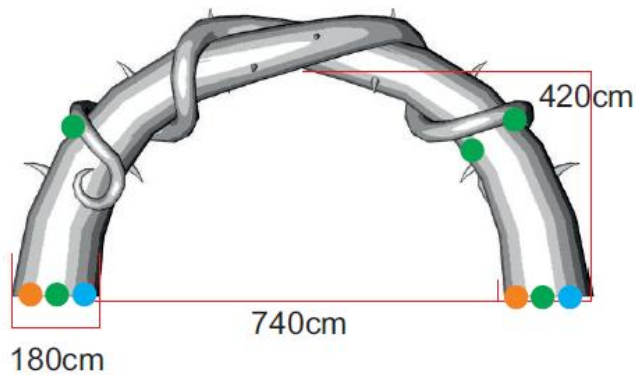

● Plywood base plate

● Attachment points

● Blower position

Technical information	
Total transport weight	67 kg
Transport size inflatable	90 * 100 * 70 cm / 21 kg
Transport size blowers	2x 35 cm ø * 25 cm / 6 kg
Transport size baseplates	2x 185 * 90 * 20 cm / 17 kg
Blowers	2x Airw 250 – 230V / 200W
Additional information	When used outside ballast is needed