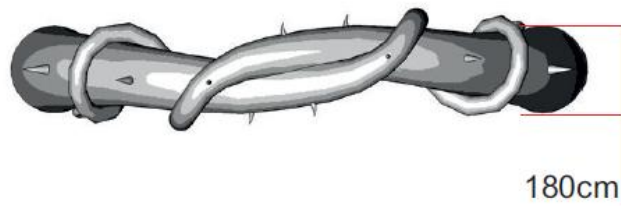

● Plywood base plate

● Attachment points

● Blower position

Technical information	
Total transport weight	67 kg
Transport size inflatable	90 * 100 * 70 cm / 21 kg
Transport size blowers	2x 35 cm ø * 25 cm / 6 kg
Transport size baseplates	2x 185 * 90 * 20 cm / 17 kg
Blowers	2x Airw 250 – 230V / 200W
Additional information	When used outside ballast is needed