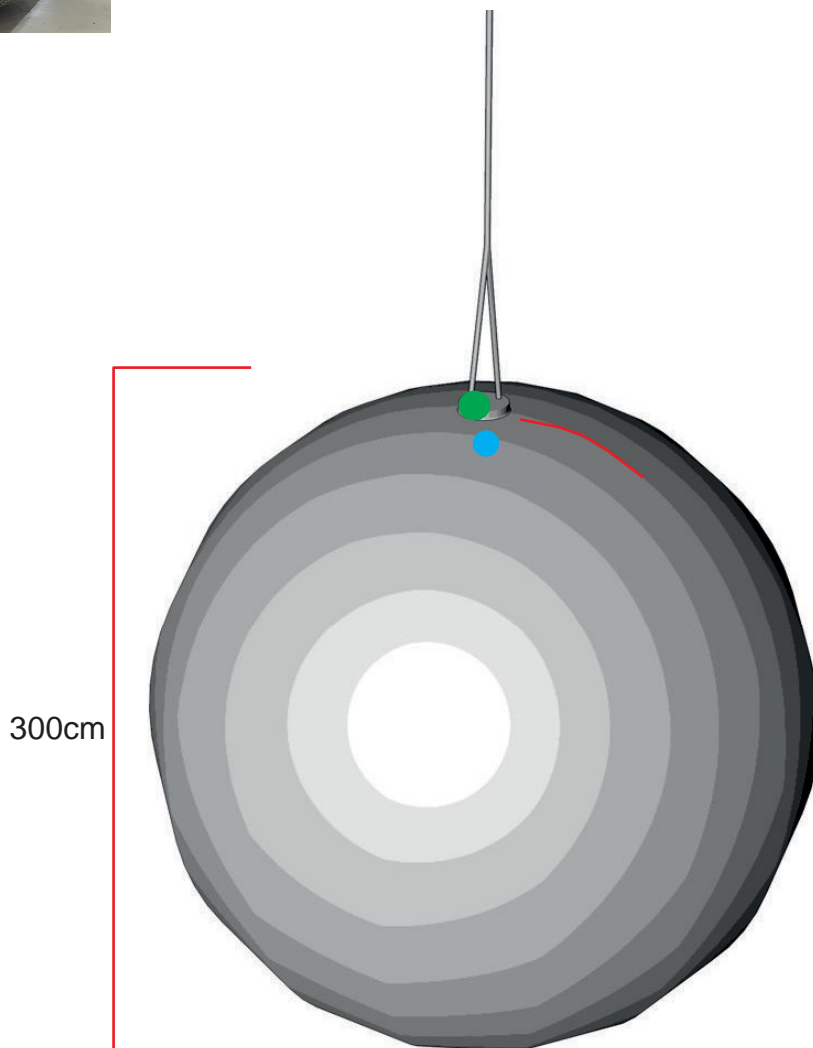

Moon 300

● Zipper ● Attachment points ● Blower position

Technical information	
Total transport weight	14 kg
Transport size inflatable	45 * 45 * 50 cm / 8 kg
Transport size blower	35 cm ø * 25 cm / 6 kg
Blower	Airw 250 Velcro – 230V / 200W
Additional information	Rigging possible with single eyelet or double truss couplers Light possible 200W, not included in the rental price