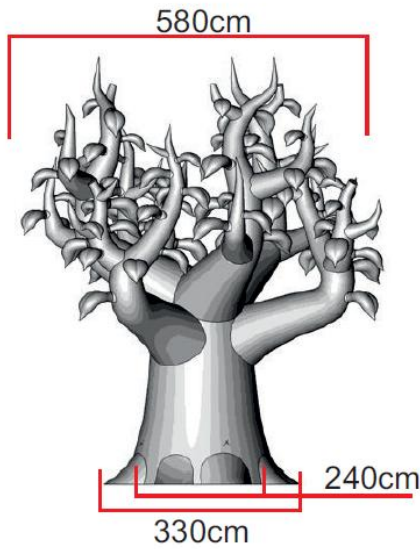

# Bonsai

580cm

750cm

● Plywood base plate

● Attachment points

● Blower position

Technical information	
Total transport weight	65 kg
Transport size inflatable	170 * 65 * 115cm / 21 kg
Transport size blowers	2x 40 cm ø * 35 cm / 7 kg + 2x 40 cm ø * 55 cm / 14 kg
Transport size baseplates	150 ø * 35 cm / 16 kg
Blowers	2x Airw 315 230V / 300W + 2x Airw 315 Double – 230V / 600W
Additional information	When used outside ballast is needed