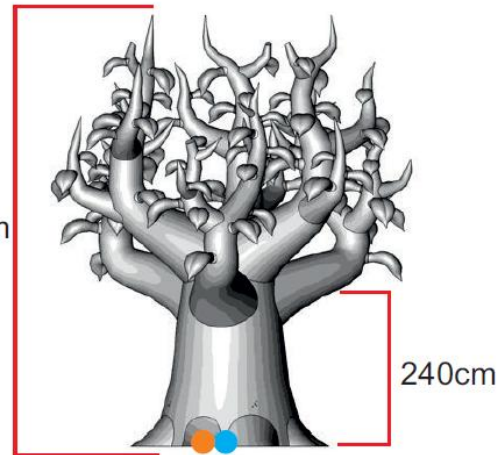

# Bonsai

580cm

750cm

● Plywood base plate

● Attachment points

● Blower position

Technical information	
Total transport weight	65 kg
Transport size inflatable	170 * 65 * 115cm / 21 kg
Transport size blowers	2x 40 cm ø * 35 cm / 7 kg + 2x 40 cm ø * 55 cm / 14 kg
Transport size baseplates	150 ø * 35 cm / 16 kg
Blowers	2x Airw 315 230V / 300W + 2x Airw 315 Double – 230V / 600W
Additional information	When used outside ballast is needed