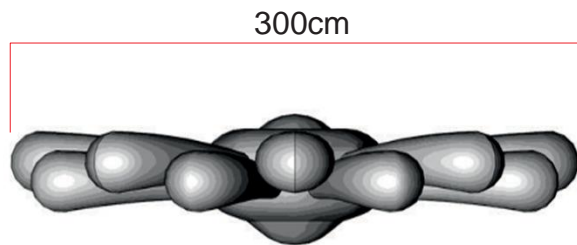

Daisy

● Attachment points ● Blower position

Technical information	
Total transport weight	11 kg
Transport size inflatable	80 * 60 * 40 cm / 5 kg
Transport size blower	35 cm ø * 25 cm / 6 kg
Blower	Airw 250 Velcro – 230V / 200W
Additional information	Rigging possible with single eyelet or double truss couplers