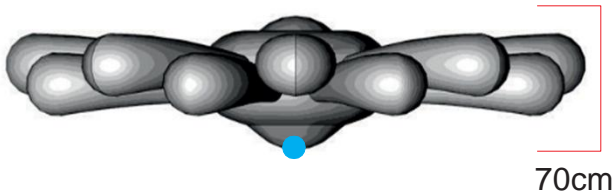

Daisy

● Attachment points ● Blower position

Technical information	
Total transport weight	11 kg
Transport size inflatable	80 * 60 * 40 cm / 5 kg
Transport size blower	35 cm ø * 25 cm / 6 kg
Blower	Airw 250 Velcro – 230V / 200W
Additional information	Rigging possible with single eyelet or double truss couplers