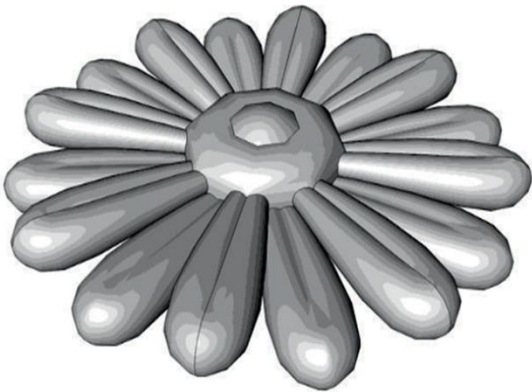

Daisy

● Attachment points ● Blower position

Technical information	
Total transport weight	11 kg
Transport size inflatable	80 * 60 * 40 cm / 5 kg
Transport size blower	35 cm ø * 25 cm / 6 kg
Blower	Airw 250 Velcro – 230V / 200W
Additional information	Rigging possible with single eyelet or double truss couplers