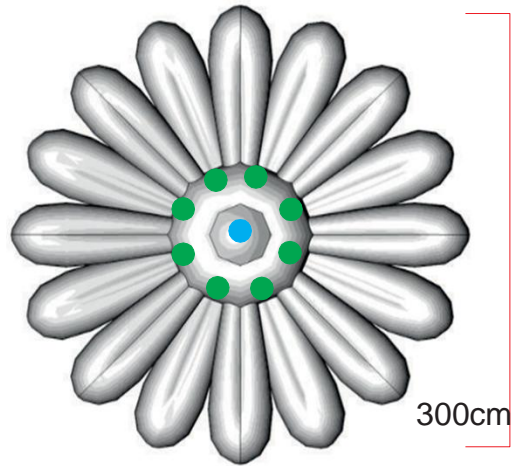

Daisy

● Attachment points ● Blower position

Technical information	
Total transport weight	11 kg
Transport size inflatable	80 * 60 * 40 cm / 5 kg
Transport size blower	35 cm ø * 25 cm / 6 kg
Blower	Airw 250 Velcro – 230V / 200W
Additional information	Rigging possible with single eyelet or double truss couplers