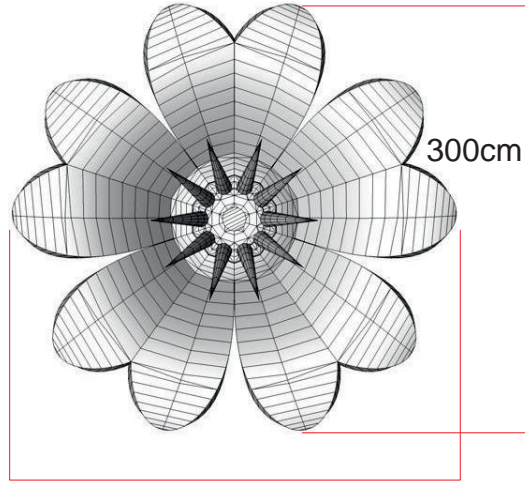

Lily 300

● Attachment points ● Blower position

Technical information	
Total transport weight	15 kg
Transport size inflatable	90 * 70 * 30 cm / 9 kg
Transport size blower	35 cm ø * 25 cm / 6 kg
Blower	Airw 250 Velcro – 230V / 200W
Additional information	Rigging possible with single eyelet or double truss couplers Light possible 200W, not included in the rental price 2 variations: handpainted for festivals/outside use and printed for inside use