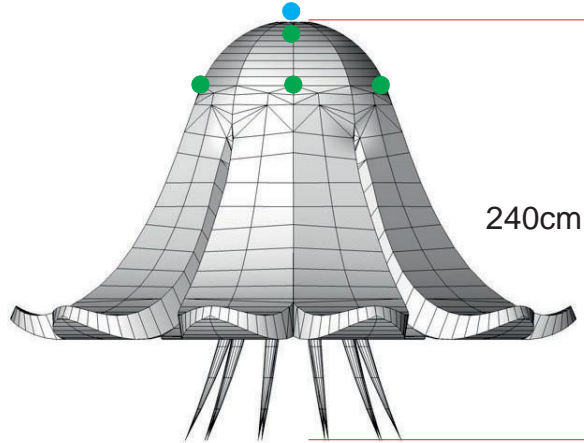

Lily 300

● Attachment points ● Blower position

Technical information	
Total transport weight	15 kg
Transport size inflatable	90 * 70 * 30 cm / 9 kg
Transport size blower	35 cm ø * 25 cm / 6 kg
Blower	Airw 250 Velcro – 230V / 200W
Additional information	Rigging possible with single eyelet or double truss couplers Light possible 200W, not included in the rental price 2 variations: handpainted for festivals/outside use and printed for inside use