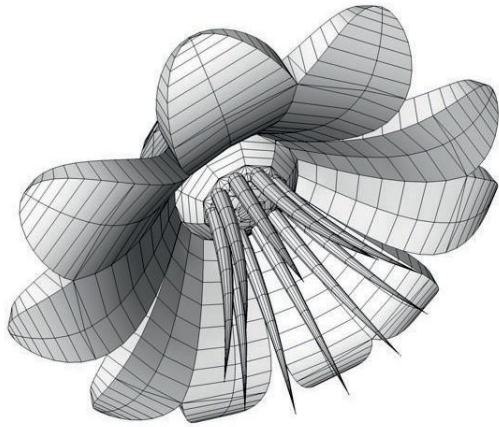

Lily 300

● Attachment points ● Blower position

Technical information	
Total transport weight	15 kg
Transport size inflatable	90 * 70 * 30 cm / 9 kg
Transport size blower	35 cm ø * 25 cm / 6 kg
Blower	Airw 250 Velcro – 230V / 200W
Additional information	Rigging possible with single eyelet or double truss couplers Light possible 200W, not included in the rental price 2 variations: handpainted for festivals/outside use and printed for inside use