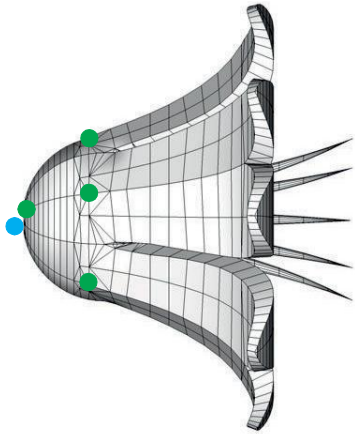

Lily 300

● Attachment points ● Blower position

Technical information	
Total transport weight	15 kg
Transport size inflatable	90 * 70 * 30 cm / 9 kg
Transport size blower	35 cm ø * 25 cm / 6 kg
Blower	Airw 250 Velcro – 230V / 200W
Additional information	Rigging possible with single eyelet or double truss couplers Light possible 200W, not included in the rental price 2 variations: handpainted for festivals/outside use and printed for inside use