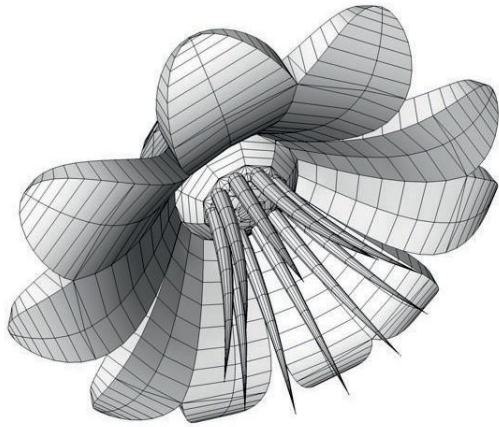

Lily 400

400cm

● Attachment points ● Blower position

Technical information	
Total transport weight	16 kg
Transport size inflatable	90 * 60 * 40 cm / 10 kg
Transport size blower	35 cm ø * 25 cm / 6 kg
Blower	Airw 250 Velcro – 230V / 200W
Additional information	Rigging possible with single eyelet or double truss couplers Light possible 200W, not included in the rental price 2 variations: handpainted for festivals/outside use and printed for inside use