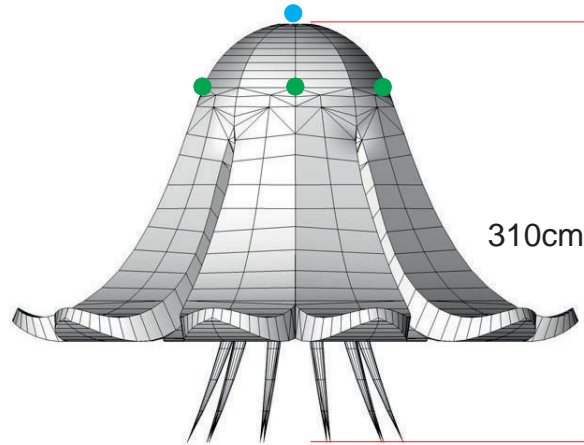

Lily 400

400cm

● Attachment points ● Blower position

Technical information	
Total transport weight	16 kg
Transport size inflatable	90 * 60 * 40 cm / 10 kg
Transport size blower	35 cm ø * 25 cm / 6 kg
Blower	Airw 250 Velcro – 230V / 200W
Additional information	Rigging possible with single eyelet or double truss couplers Light possible 200W, not included in the rental price 2 variations: handpainted for festivals/outside use and printed for inside use