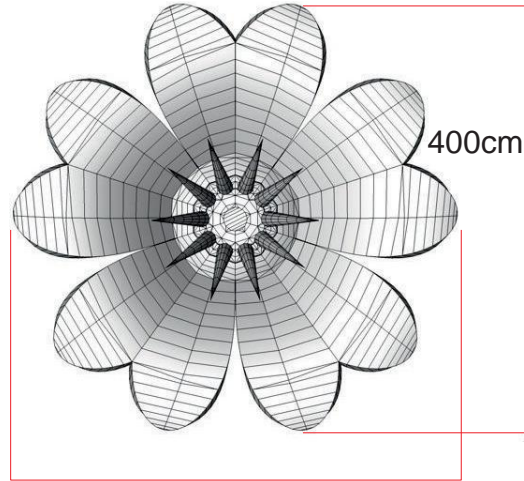

Lily 400

400cm

● Attachment points ● Blower position

Technical information	
Total transport weight	16 kg
Transport size inflatable	90 * 60 * 40 cm / 10 kg
Transport size blower	35 cm ø * 25 cm / 6 kg
Blower	Airw 250 Velcro – 230V / 200W
Additional information	Rigging possible with single eyelet or double truss couplers Light possible 200W, not included in the rental price 2 variations: handpainted for festivals/outside use and printed for inside use