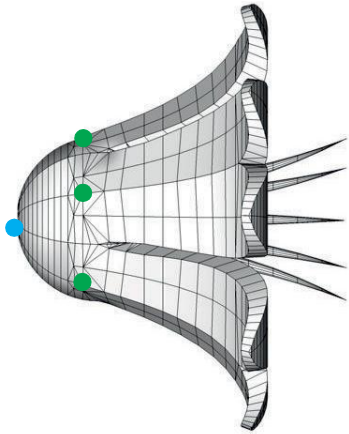

Lily 400

400cm

● Attachment points ● Blower position

Technical information	
Total transport weight	16 kg
Transport size inflatable	90 * 60 * 40 cm / 10 kg
Transport size blower	35 cm ø * 25 cm / 6 kg
Blower	Airw 250 Velcro – 230V / 200W
Additional information	Rigging possible with single eyelet or double truss couplers Light possible 200W, not included in the rental price 2 variations: handpainted for festivals/outside use and printed for inside use