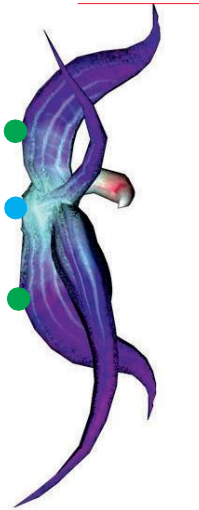

# Orchid

erspective

115cm

250cm

400cm

● Attachment points      ● Blower position

Technical information	
Total transport weight	9 kg
Transport size inflatable	40 * 40 * 40 cm / 4 kg
Transport size blower	35 cm ø * 25 cm / 6 kg
Blower	Airw 250 Velcro – 230V / 200W
Additional information	Rigging possible with single eyelet or double truss couplers