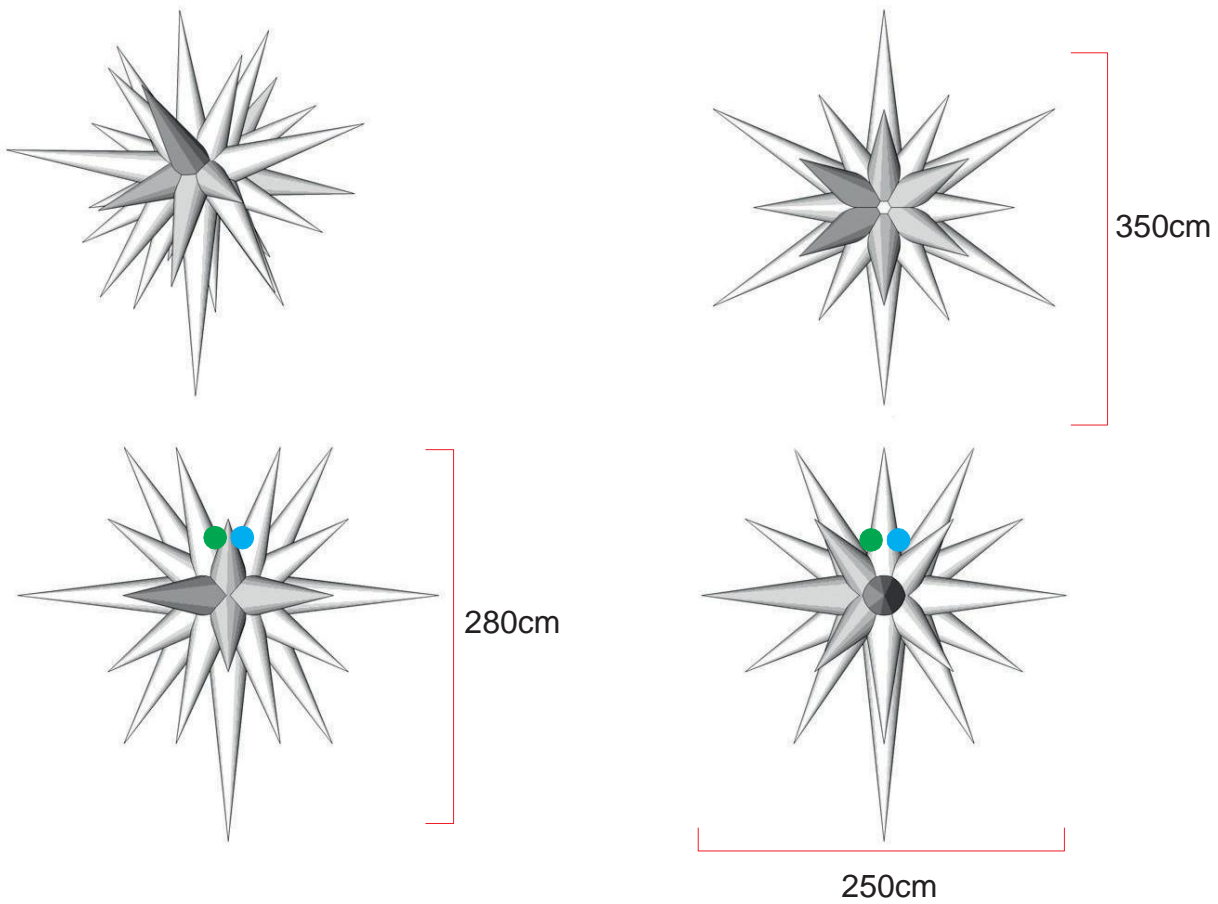

White Star

● Attachment points ● Blower position

Technical information	
Total transport weight	9 kg
Transport size inflatable	35 * 50 * 30 cm / 3 kg
Transport size blower	35 cm ø * 25 cm / 6 kg
Blower	Airw 250 Velcro Light – 230V / 200W
Additional information	3 variations: blue/white or red/white or white Light possible 200W, not included in the rental price