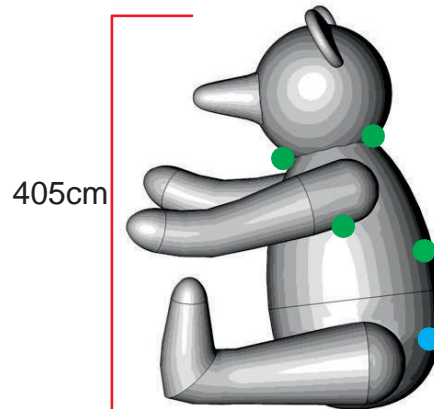

Teddy bear Rupert

310cm

330cm

405cm

● Attachment points ● Blower position

Technical information	
Total transport weight	37 kg
Transport size inflatable	80 * 80 * 90 cm / 30 kg
Transport size blower	40 cm ø * 35 cm / 7 kg
Blower	Airw 315 – 230V / 200W
Additional information	Blower integrated in teddybear NOT fire retardant – please contact us for more information