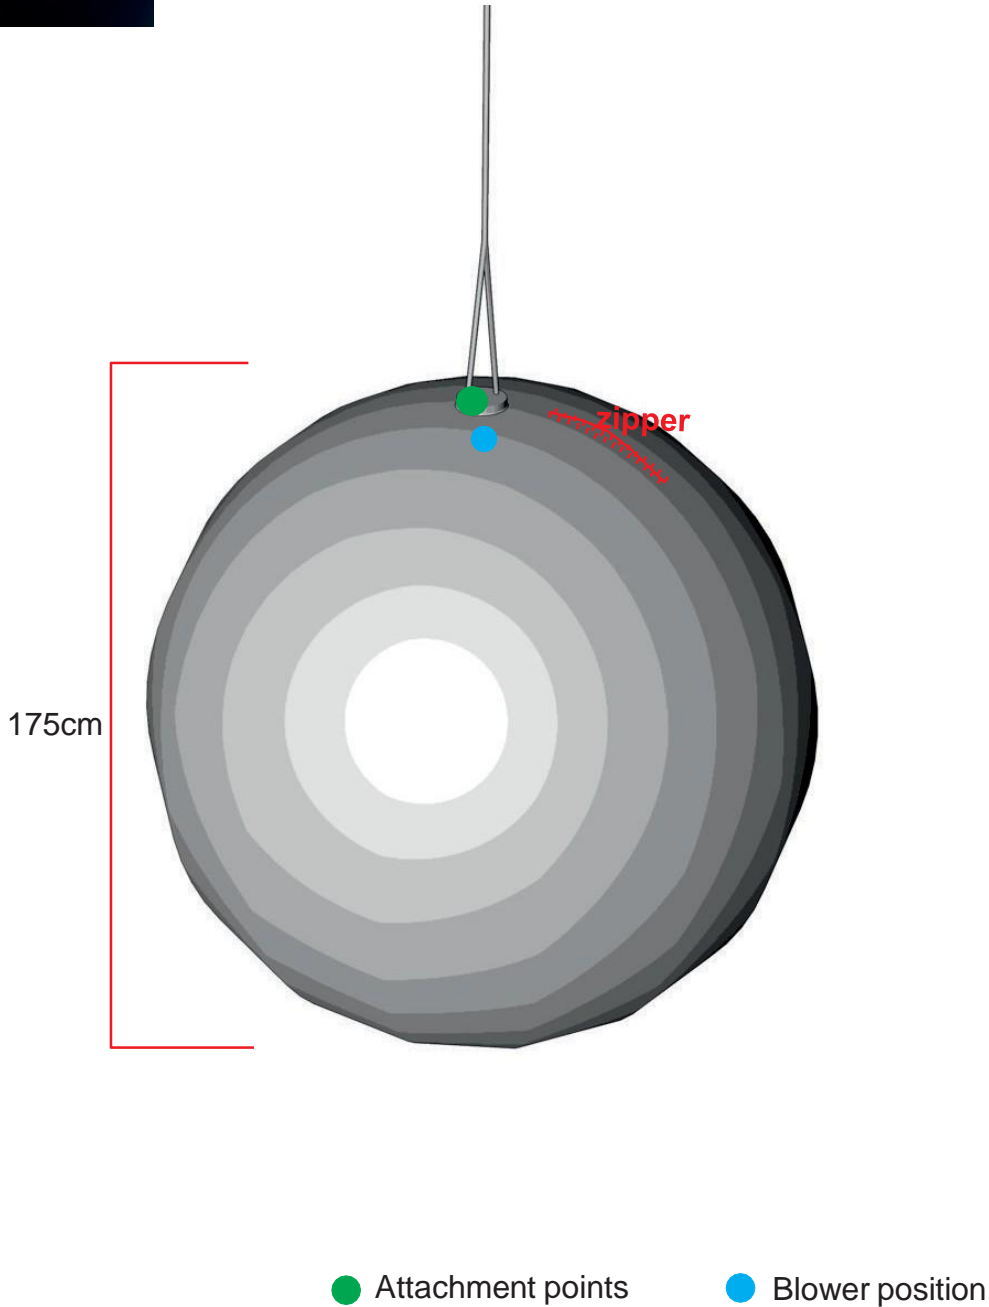

Ball 175

Total transport weight: 9,1 kg
Transport size inflatable: 40 x 40 x 25cm / 3,1 kg
Transport size blower: 35 x 35 x 40cm / 6kg
Blower: Airw250Vc - 230V / 200W
Additional info: