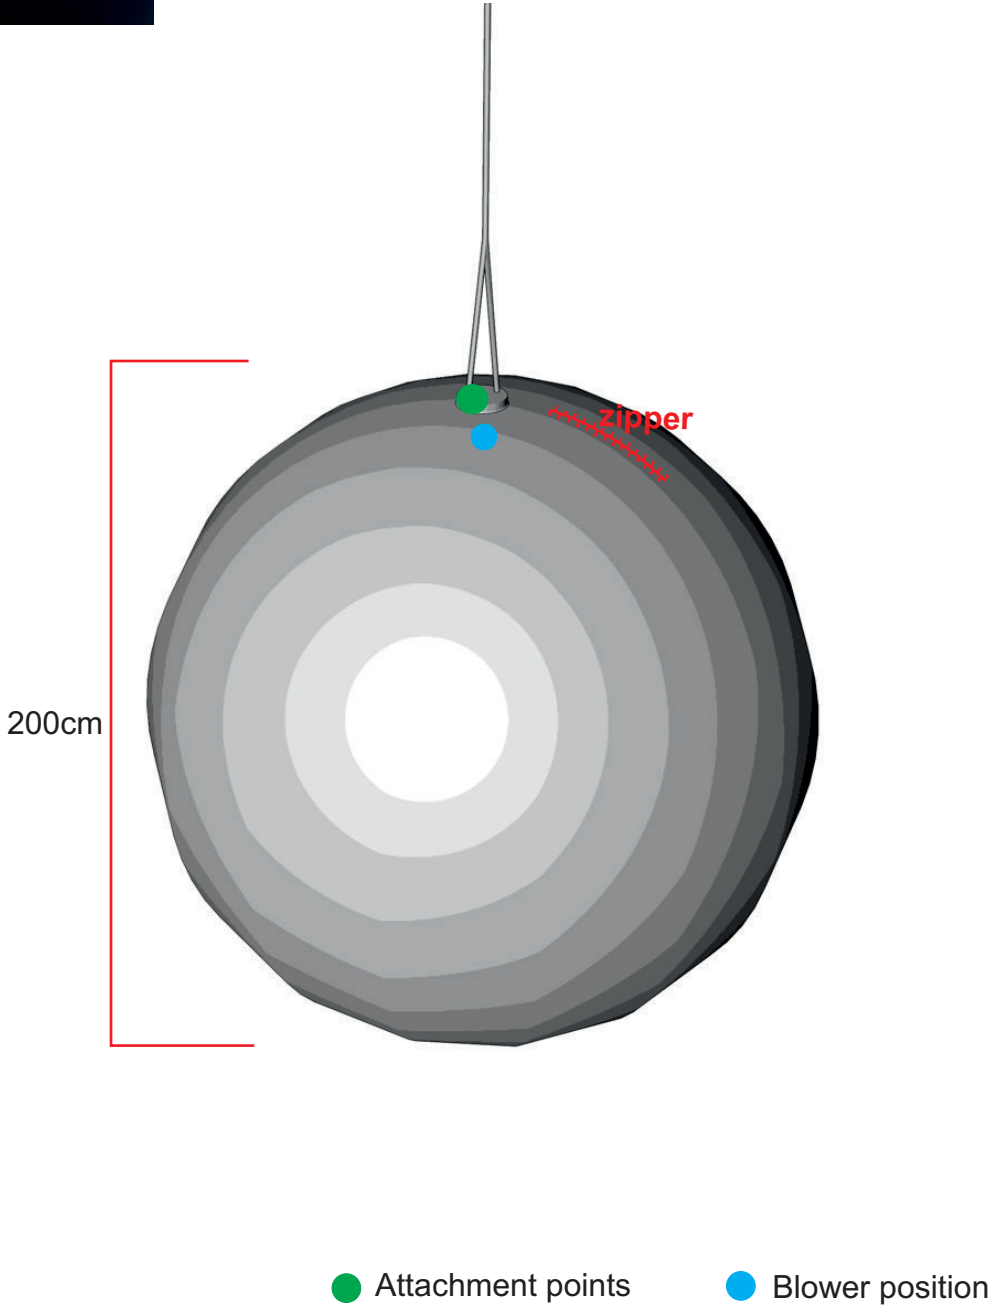

Ball 200

Total transport weight: 9kg
Transport size inflatable: 55 x 45 x 25cm / 3kg
Transport size blower: 35 x 35 x 40cm / 6kg
Blower: Airw250Vc - 230V / 200W
Additional info: