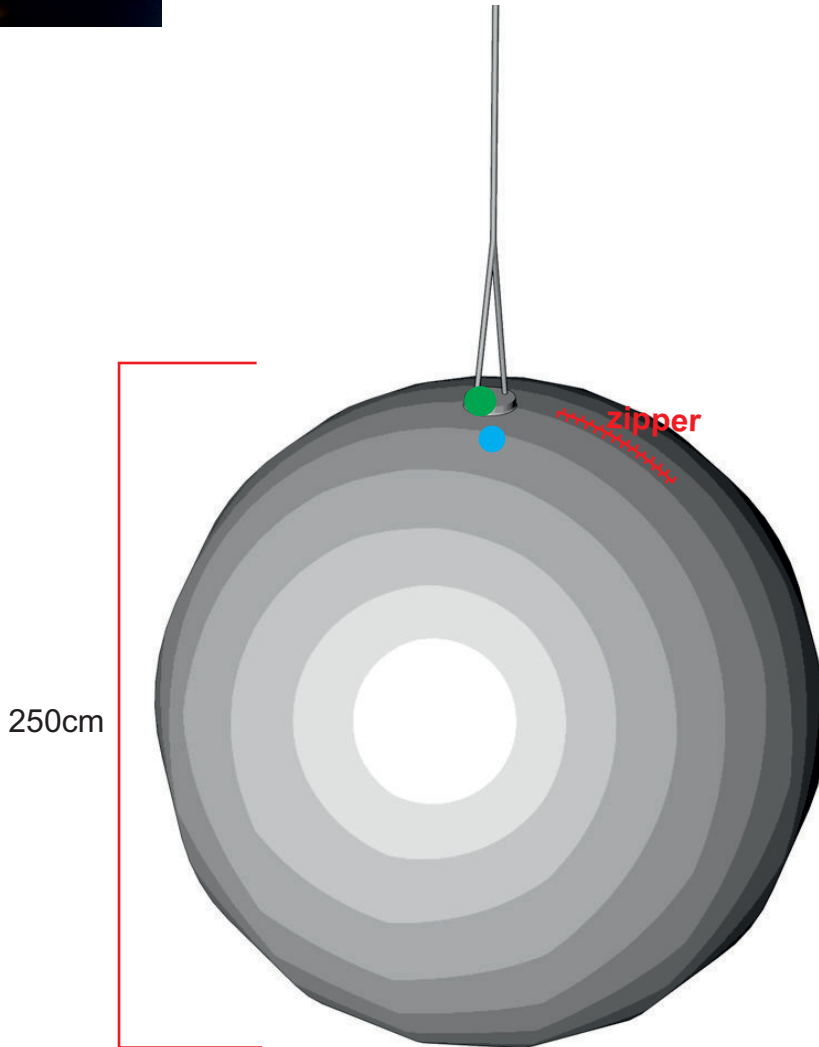

Ball 250

● Attachment points

● Blower position

Total transport weight: 11kg
Transport size inflatable: 80 x 60 x 30cm / 5kg
Transport size blower: 35 x 35 x 40cm / 6kg
Blower: Airw250Vc - 230V / 200W
Additional info: