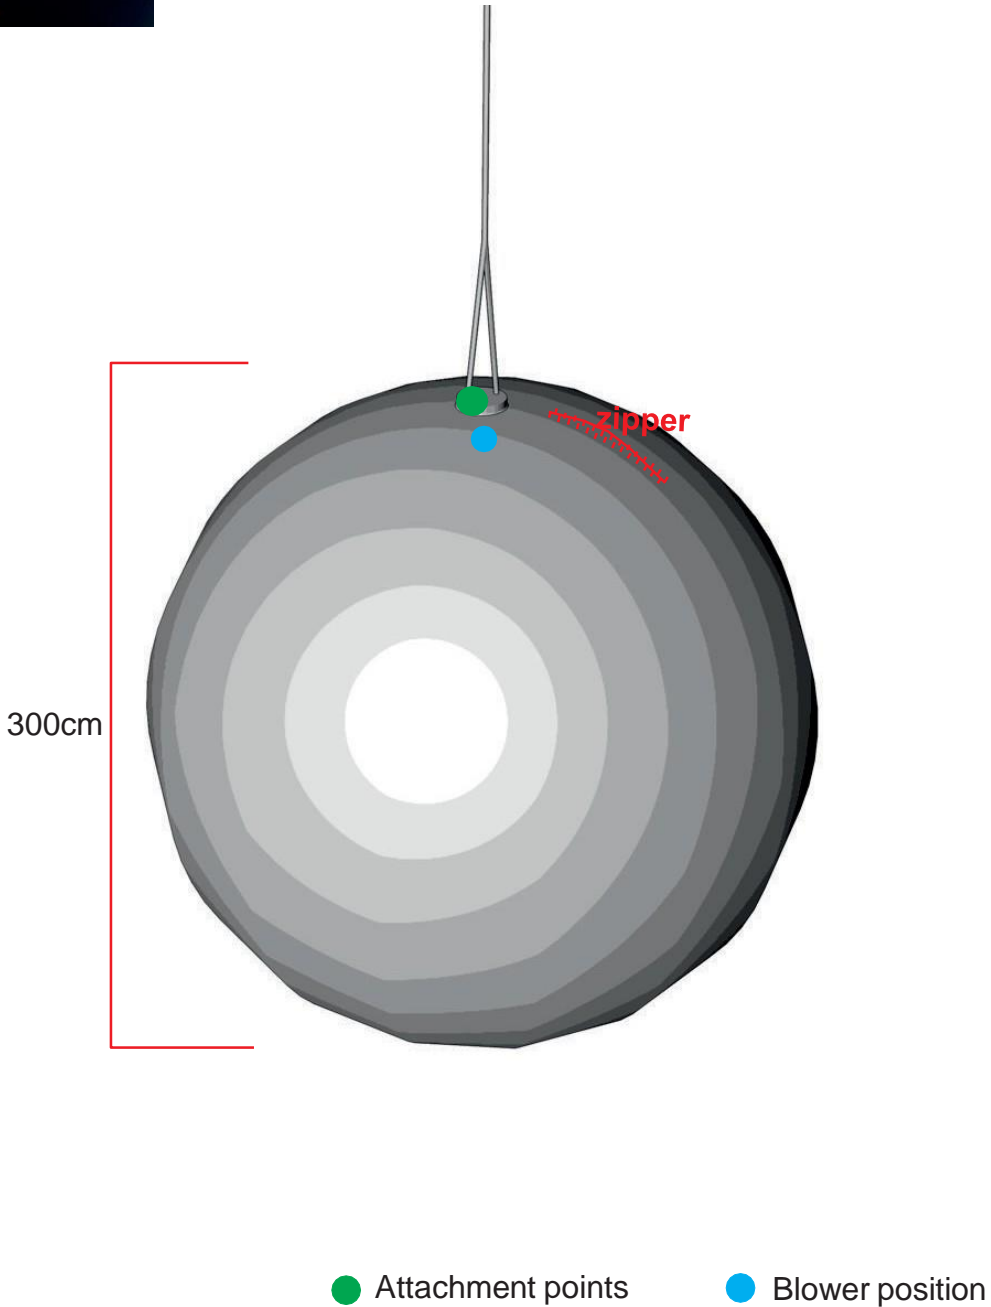

# Ball 300

**Total transport weight: 14,5 kg**  
**Transport size inflatable: 50 x 40 x 40 cm / 7,5 kg**  
**Transport size blower: 35 x 35 x 40 cm / 6 kg**  
**Blower: Airw250Vc - 230V / 200W**  
**Additional info:**