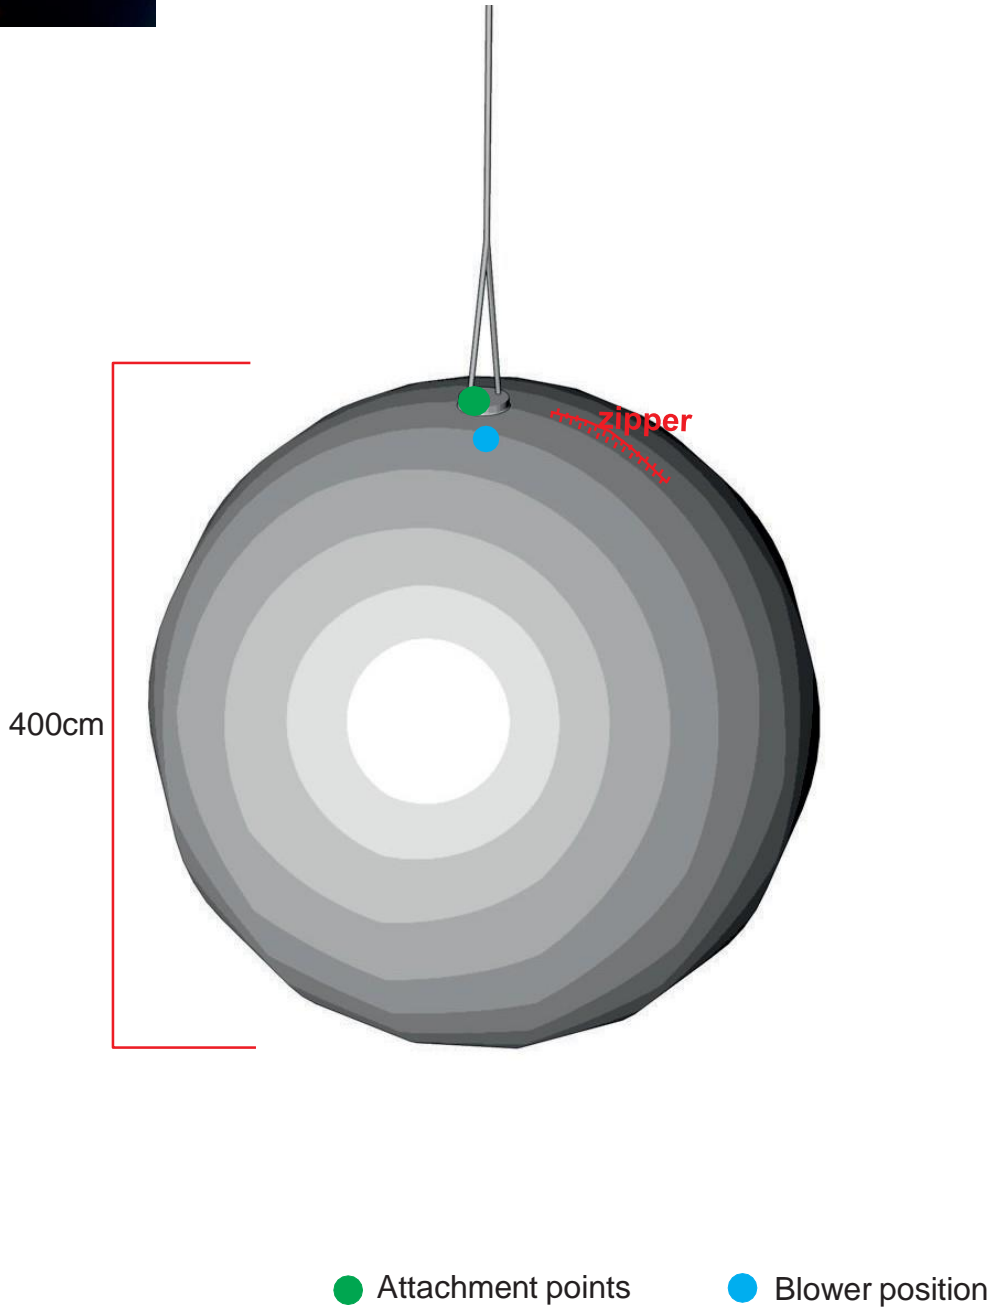

Ball 400

Total transport weight: 15 kg
Transport size inflatable: 80 x 80 x 35 cm / 9 kg
Transport size blower: 35 x 35 x 40 cm / 6 kg
Blower: Airw250Vc - 230V / 200W
Additional info: