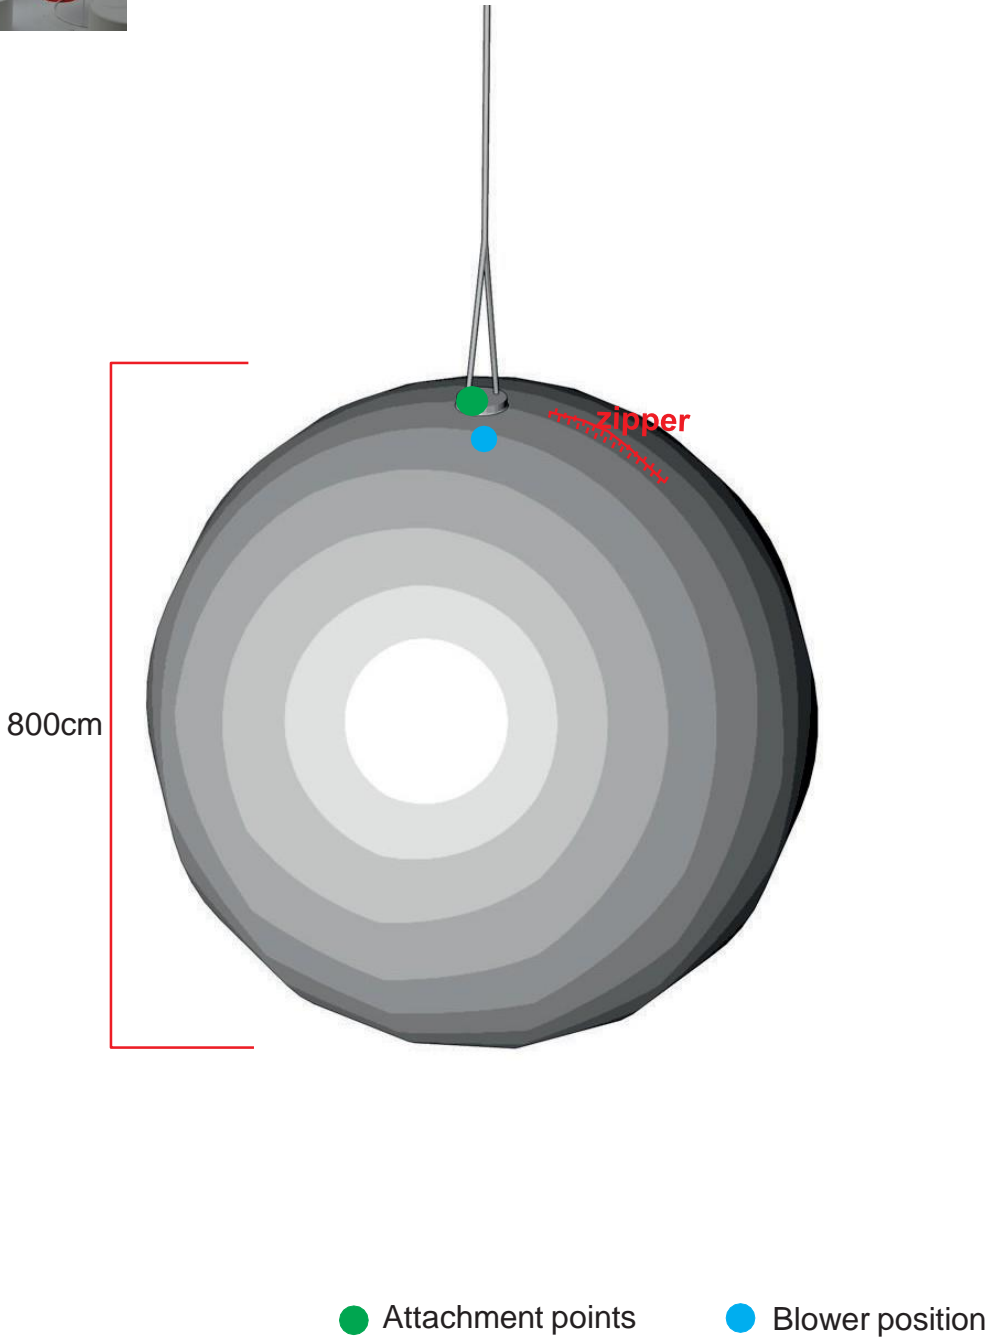

# Ball 800

**Total transport weight: 65 kg**  
**Transport size inflatable: 100 x 100 x 100cm / 59 kg**  
**Transport size blower: 35 x 35 x 40cm / 6kg**  
**Airw250Vc - 230V / 200W**  
**Additional info:**