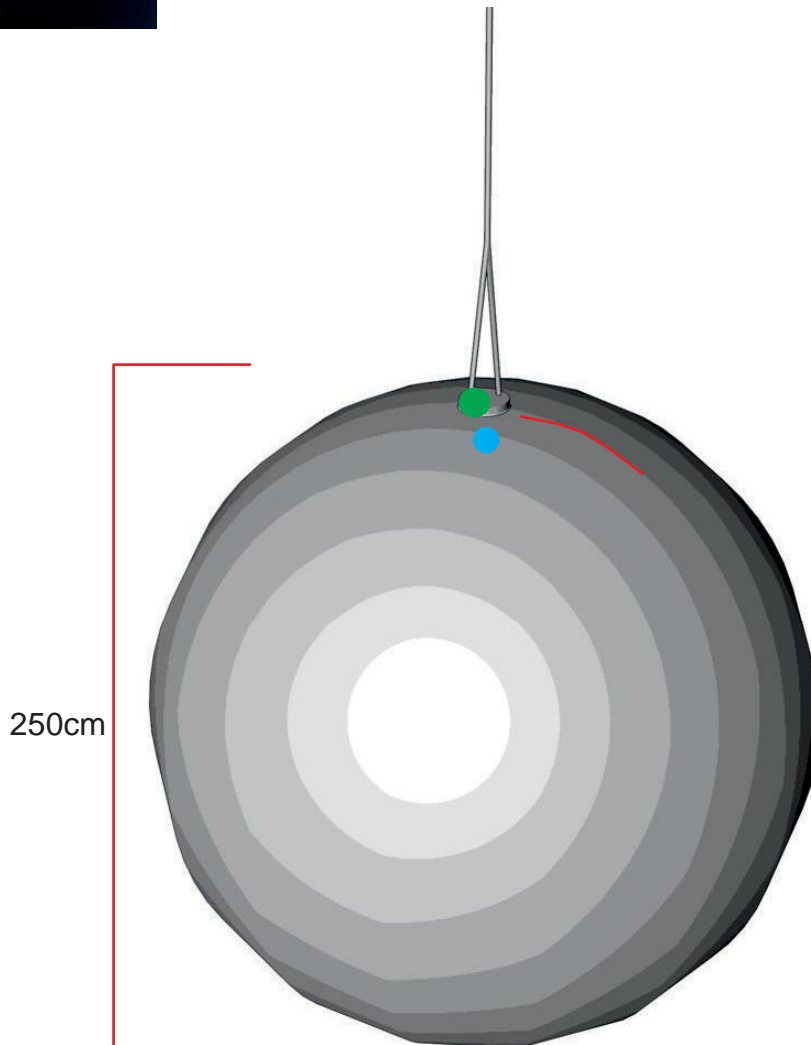

Coloured Ball 250

● Zipper ● Attachment points ● Blower position

Technical information	
Total transport weight	11 kg
Transport size inflatable	60 * 40 * 30 cm / 5 kg
Transport size blower	35 cm ø * 25 cm / 6 kg
Blower	Airw 250 Velcro Light – 230V / 200W
Additional information	Rigging possible with single eyelet or double truss couplers Light possible 200W, not included in the rental price