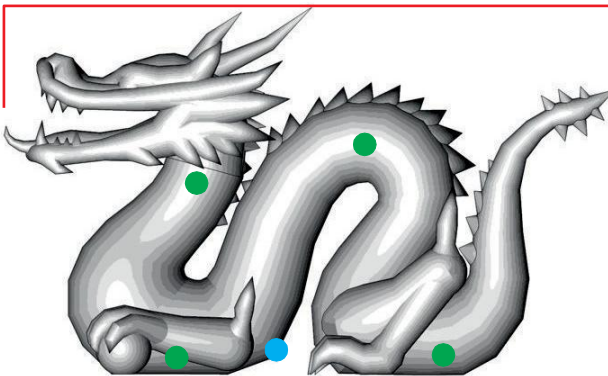

Dragon

250cm

670cm

400cm

● Attachment points ● Blower position

Technical information	
Total transport weight	22 kg
Transport size inflatable	70 * 100 * 30 cm / 15 kg
Transport size blower	40 cm ø * 30 cm / 7 kg
Blower	Airw 315 - 230V / 300W
Additional information	