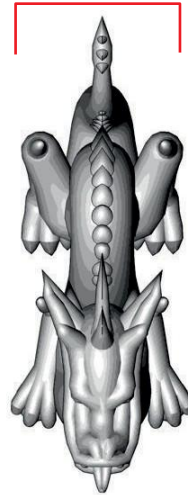

Dragon

250cm

670cm

400cm

● Attachment points ● Blower position

Technical information	
Total transport weight	22 kg
Transport size inflatable	70 * 100 * 30 cm / 15 kg
Transport size blower	40 cm ø * 30 cm / 7 kg
Blower	Airw 315 - 230V / 300W
Additional information	