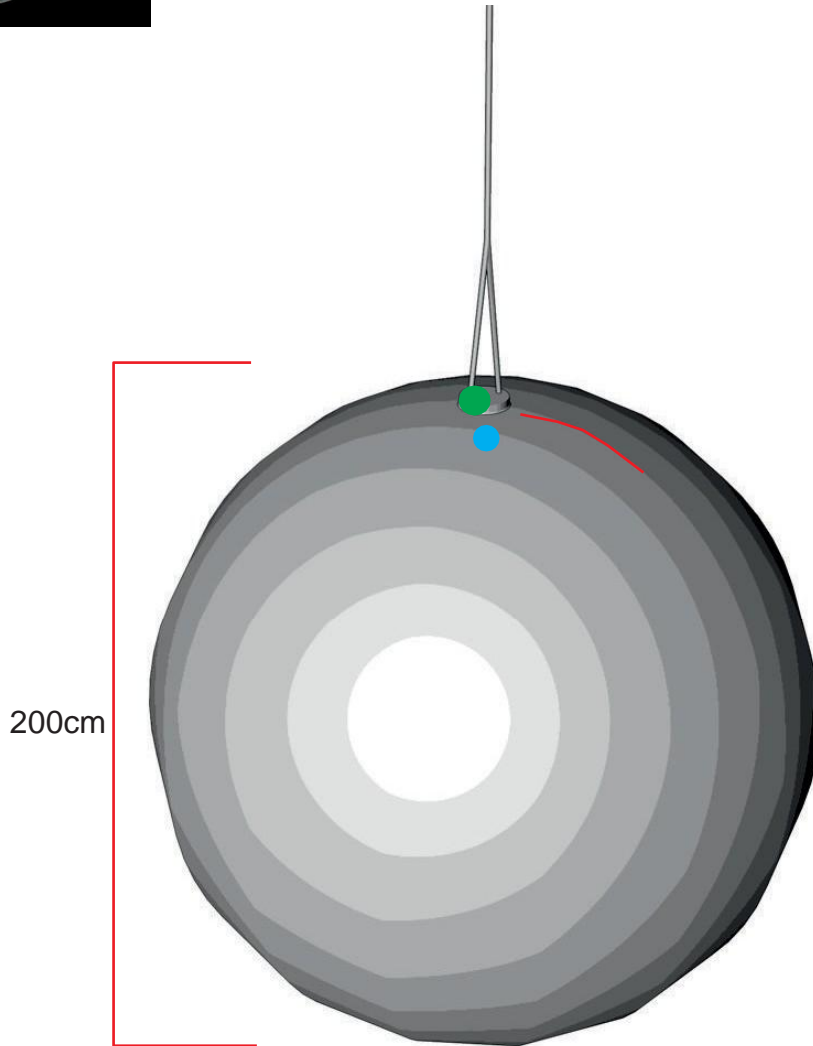

Earth 200

● Zipper ● Attachment points ● Blower position

Technical information	
Total transport weight	9 kg
Transport size inflatable	70 * 80 * 30 cm / 3 kg
Transport size blower	35 cm ø * 25 cm / 6 kg
Blower	Airw 250 Velcro – 230V / 200W
Additional information	Rigging possible with single eyelet or double truss couplers Light possible 200W, not included in the rental price