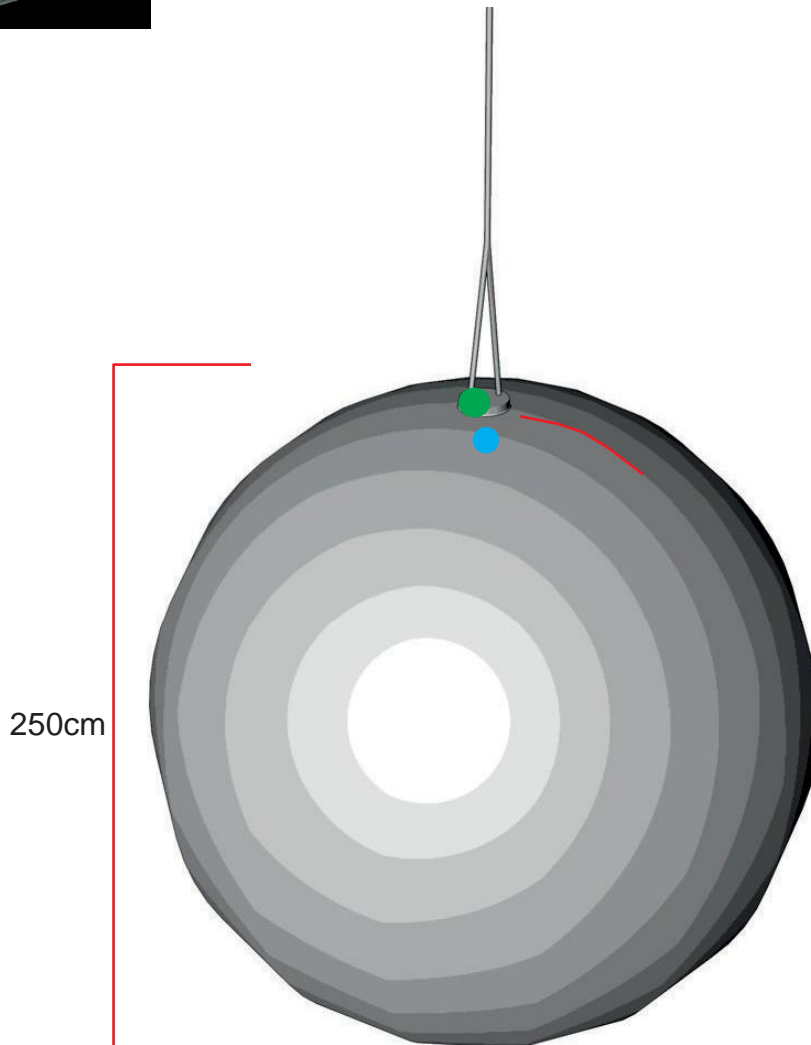

# Earth 250

● Zipper      ● Attachment points      ● Blower position

Technical information	
Total transport weight	10 kg
Transport size inflatable	60 * 60 * 20 cm / 4 kg
Transport size blower	35 cm ø * 25 cm / 6 kg
Blower	Airw 250 Velcro – 230V / 200W
Additional information	Rigging possible with single eyelet or double truss couplers Light possible 200W, not included in the rental price