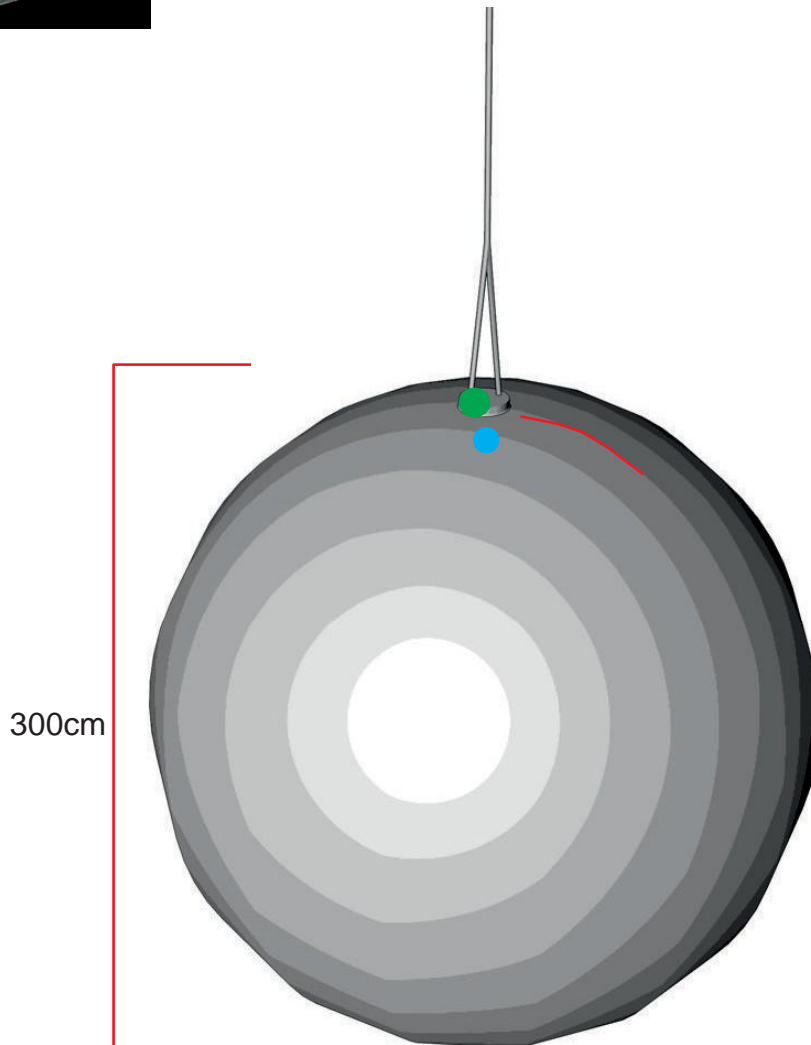

Earth 300

● Zipper ● Attachment points ● Blower position

Technical information	
Total transport weight	12 kg
Transport size inflatable	80 * 80 * 20 cm / 6 kg
Transport size blower	35 cm ø * 25 cm / 6 kg
Blower	Airw 250 Velcro – 230V / 200W
Additional information	Rigging possible with single eyelet or double truss couplers Light possible 200W, not included in the rental price