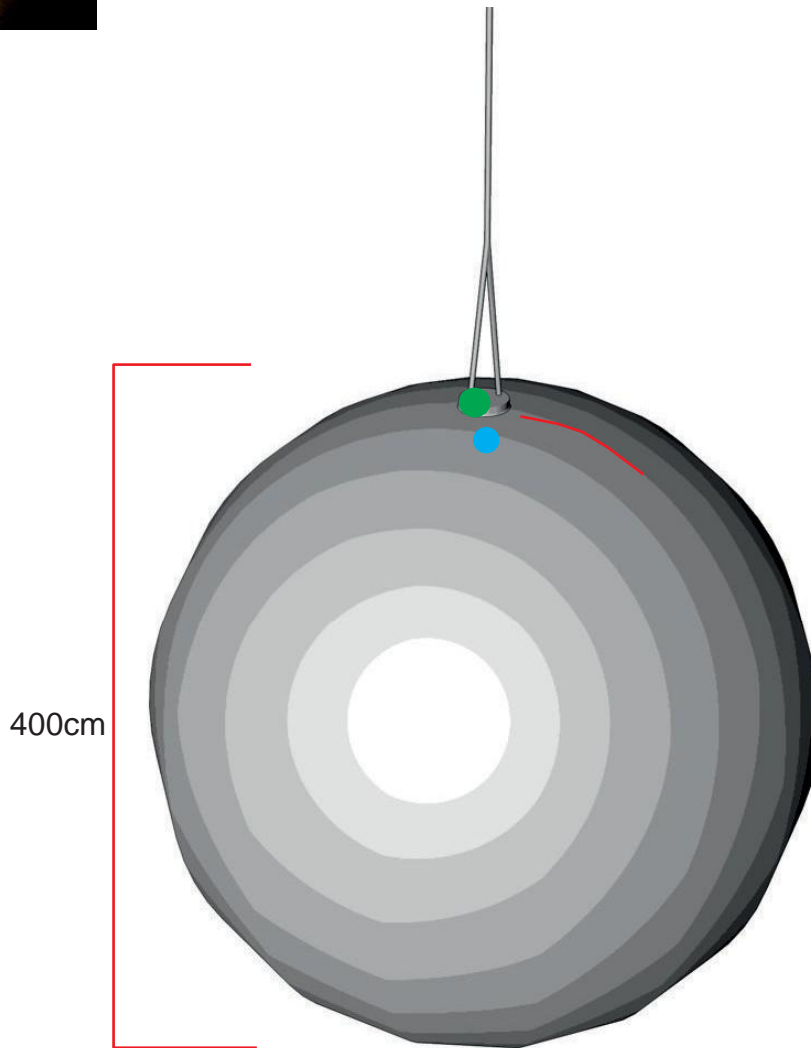

Earth 400

- Zipper ● Attachment points ● Blower position

Technical information	
Total transport weight	37 kg
Transport size inflatable	80 * 80 * 70 cm / 31 kg
Transport size blower	35 cm ø * 25 cm / 6 kg
Blower	Airw 250 Velcro – 230V / 200W
Additional information	Rigging possible with single eyelet or double truss couplers Light possible 200W, not included in the rental price