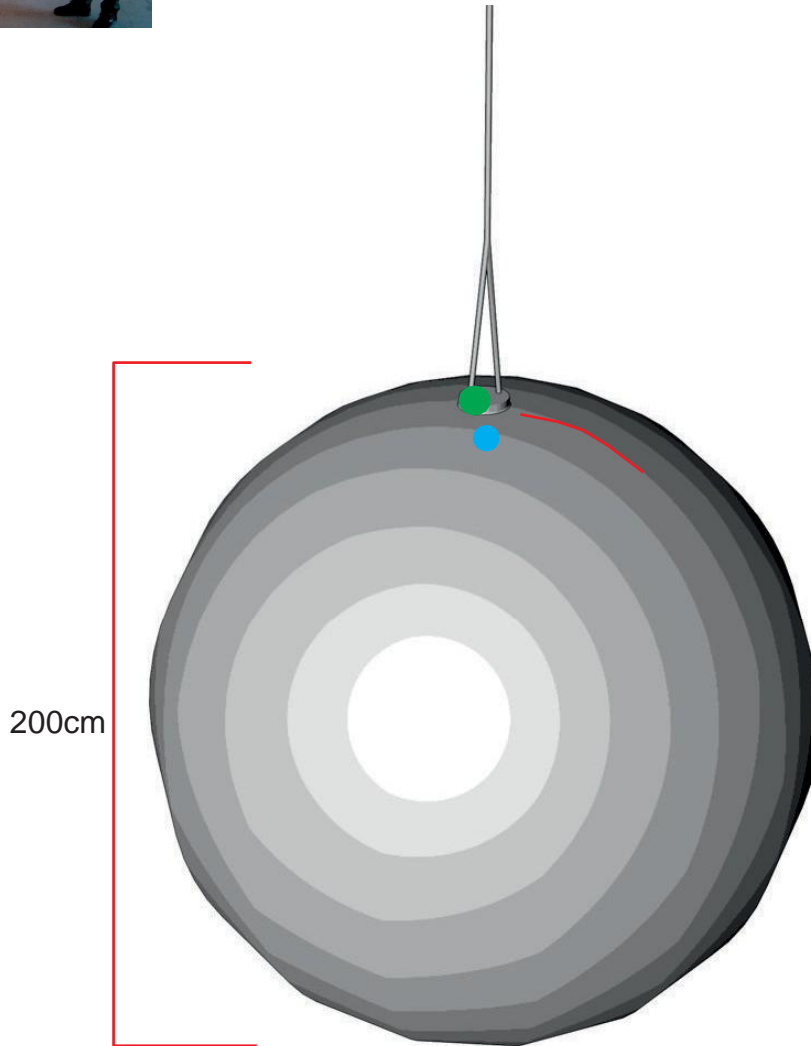

Eyeball

● Zipper ● Attachment points ● Blower position

Technical information	
Total transport weight	9 kg
Transport size inflatable	55 * 45 * 25 cm / 3 kg
Transport size blower	35 cm ø * 25 cm / 6 kg
Blower	Airw 250 Velcro – 230V / 200W
Additional information	Rigging possible with single eyelet or double truss couplers