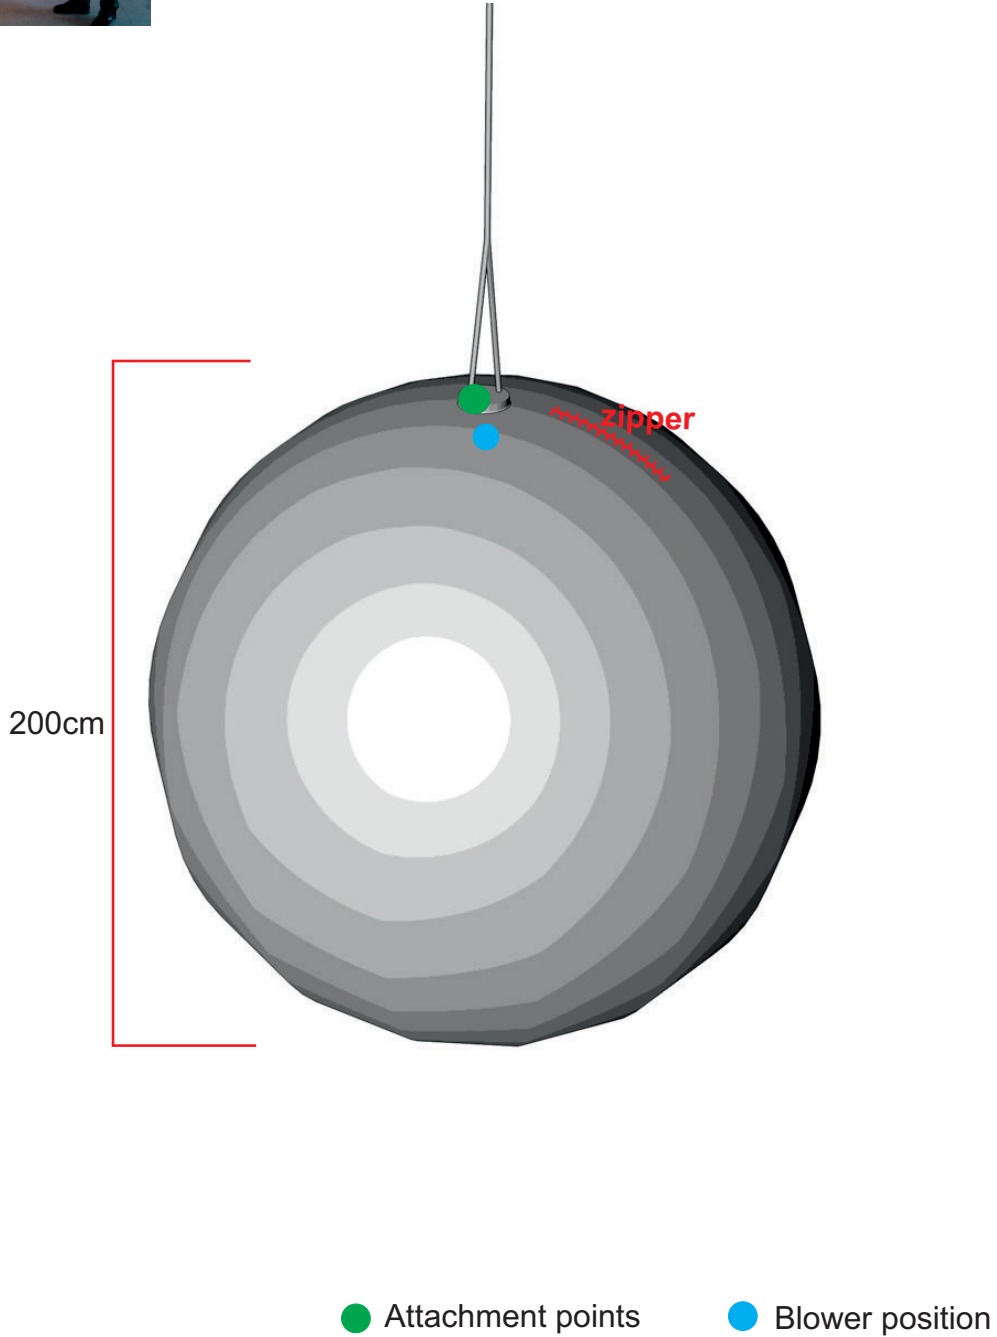

Eyeball

Total transport weight: 9kg
Transport size inflatable: 55 x 45 x 25cm / 3kg
Transport size blower: 35 x 35 x 40cm / 6kg
Blower: Airw250Vc - 230V / 200W
Additional info: