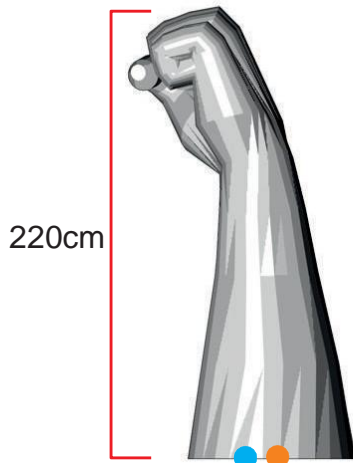

Fists

● Plywood base plate

● Blower position

Technical information	
Total transport weight	17 kg
Transport size inflatable	50 * 50 * 70 cm / 5 kg
Transport size blower	40 cm ø * 30 cm / 7 kg
Transport size base plates	2x 100 cm ø * 15 cm / 5 kg
Blowers	2x Airw 315 – 230V / 300W
Additional information	Blower is placed on the baseplate When used outside; ballast is needed