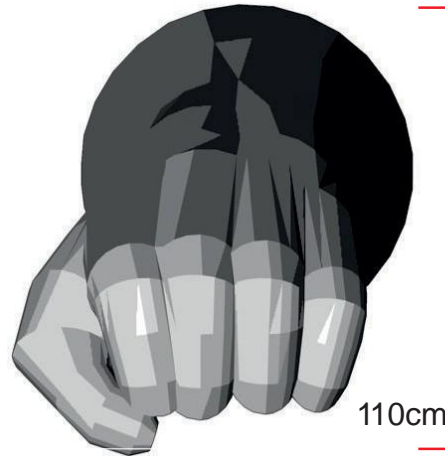

Fists

● Plywood base plate

● Blower position

Technical information	
Total transport weight	17 kg
Transport size inflatable	50 * 50 * 70 cm / 5 kg
Transport size blower	40 cm ø * 30 cm / 7 kg
Transport size base plates	2x 100 cm ø * 15 cm / 5 kg
Blowers	2x Airw 315 – 230V / 300W
Additional information	Blower is placed on the baseplate When used outside; ballast is needed