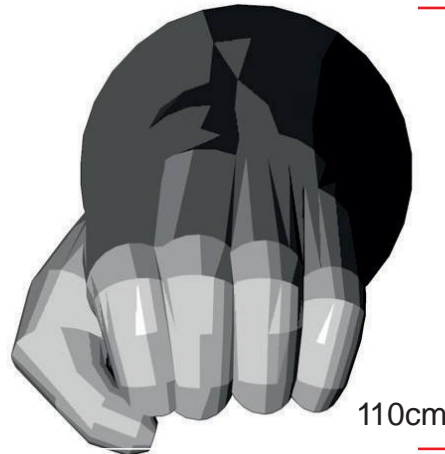

Fists

● Plywood base plate

● Blower position

Technical information	
Total transport weight	17 kg
Transport size inflatable	50 * 50 * 70 cm / 5 kg
Transport size blower	40 cm ø * 30 cm / 7 kg
Transport size base plates	2x 100 cm ø * 15 cm / 5 kg
Blowers	2x Airw 250 – 230V / 300W
Additional information	Blower is placed on the baseplate When used outside; ballast is needed