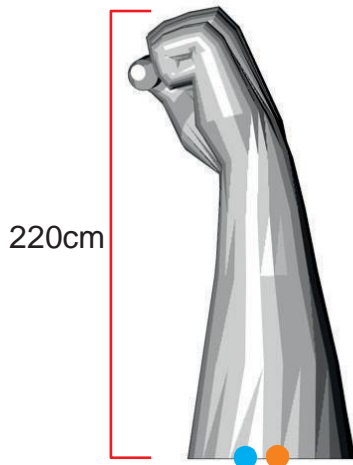

Fists

● Plywood base plate

● Blower position

Technical information	
Total transport weight	17 kg
Transport size inflatable	50 * 50 * 70 cm / 5 kg
Transport size blower	40 cm ø * 30 cm / 7 kg
Transport size base plates	2x 100 cm ø * 15 cm / 5 kg
Blowers	2x Airw 250 – 230V / 300W
Additional information	Blower is placed on the baseplate When used outside; ballast is needed