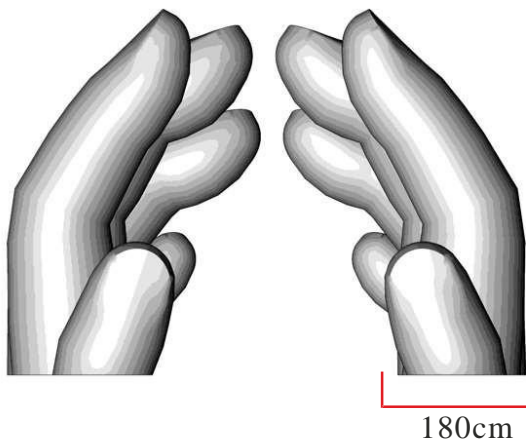

# Giant Fingers (5)

Airworks Studio:  
Bloemendalerweg 51  
1382 KB Weesp  
The Netherlands

Airworks Post address:  
P.O. Box 11  
1380 AA Weesp  
The Netherlands

t +31 294 483 428  
e info@airworks.nl  
w airworks.nl  
Airworks-inflatables

At Airworks we design and build inflatables that don't actually look like inflatables. Air Works  
**Inflatable Decor & Design**

- Plywood base plate
- Attachment points
- Blower position

Total transport weight: 205kg  
 Transport size inflatables: 135 x 90 x 100cm / 80kg  
 Transport size blowers: 40 x 40 x 30cm / 7kg (5x)  
 Transport size baseplates: 180 x 180 x 85cm / 90kg  
 Blower: Airw315 - 230V / 300W or Airw315 - 115V / 4Amp  
 Additional info: 5 separate fingers