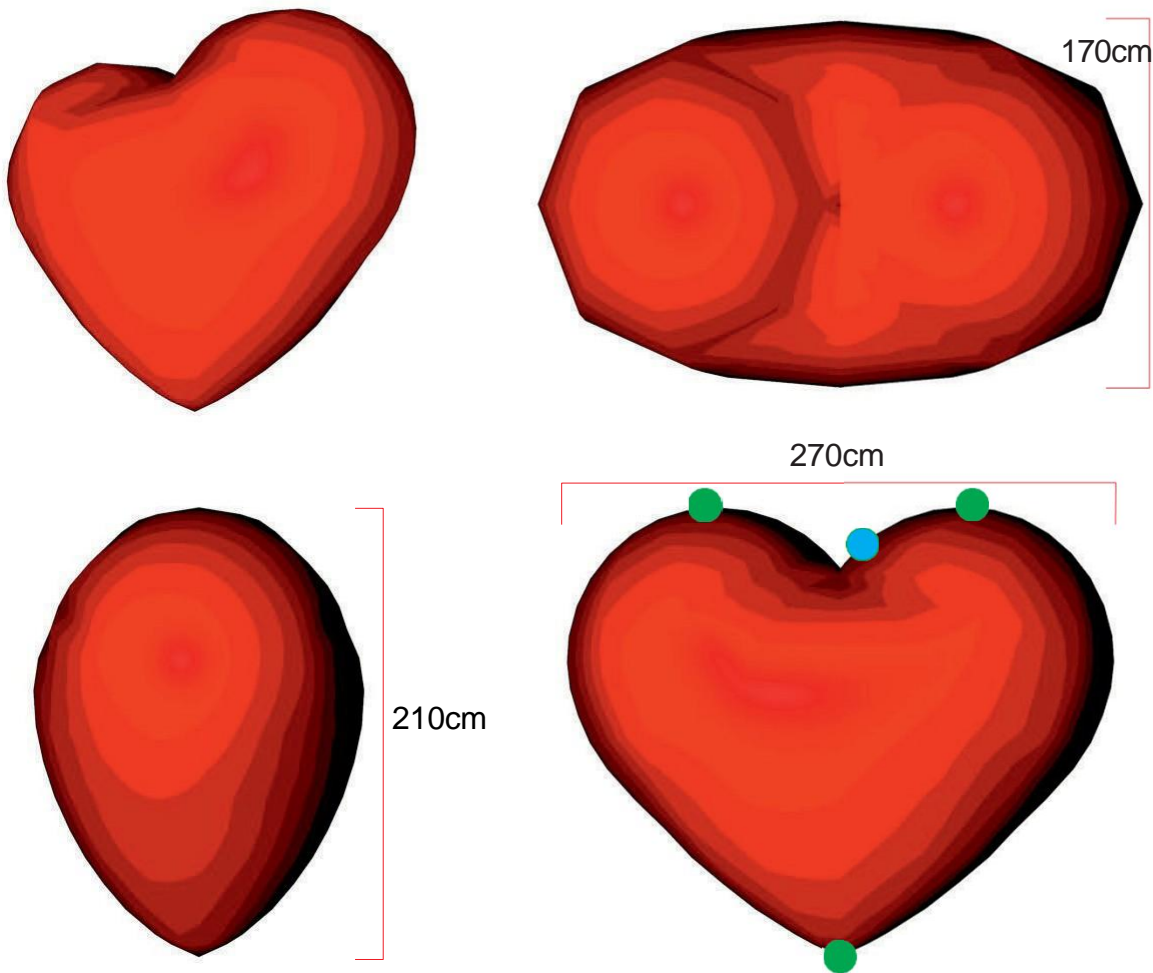

Heart 270

● Attachment points ● Blower position

Technical information	
Total transport weight	12 kg
Transport size inflatable	60 * 60 * 40 cm / 6 kg
Transport size blower	35 cm ø * 25 cm / 6 kg
Blower	Airw 250 Velcro – 230V / 200W
Additional information	Not freestanding, can be hung from attachment points