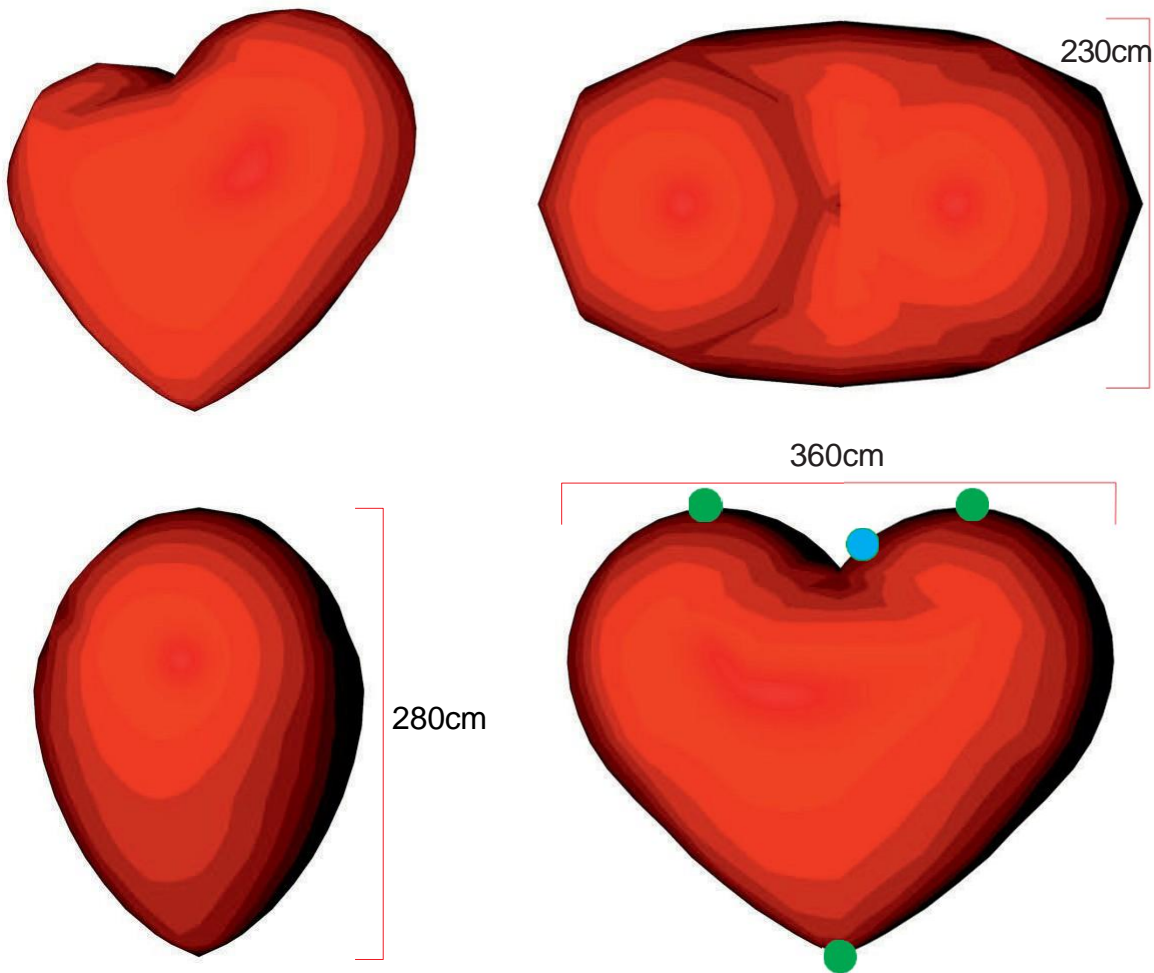

# Heart 360

● Attachment points      ● Blower position

Technical information	
Total transport weight	14 kg
Transport size inflatable	70 * 100 * 30 cm / 8 kg
Transport size blower	35 cm ø * 25 cm / 6 kg
Blower	Airw 250 Velcro – 230V / 200W
Additional information	Not freestanding, can be hung from attachment points