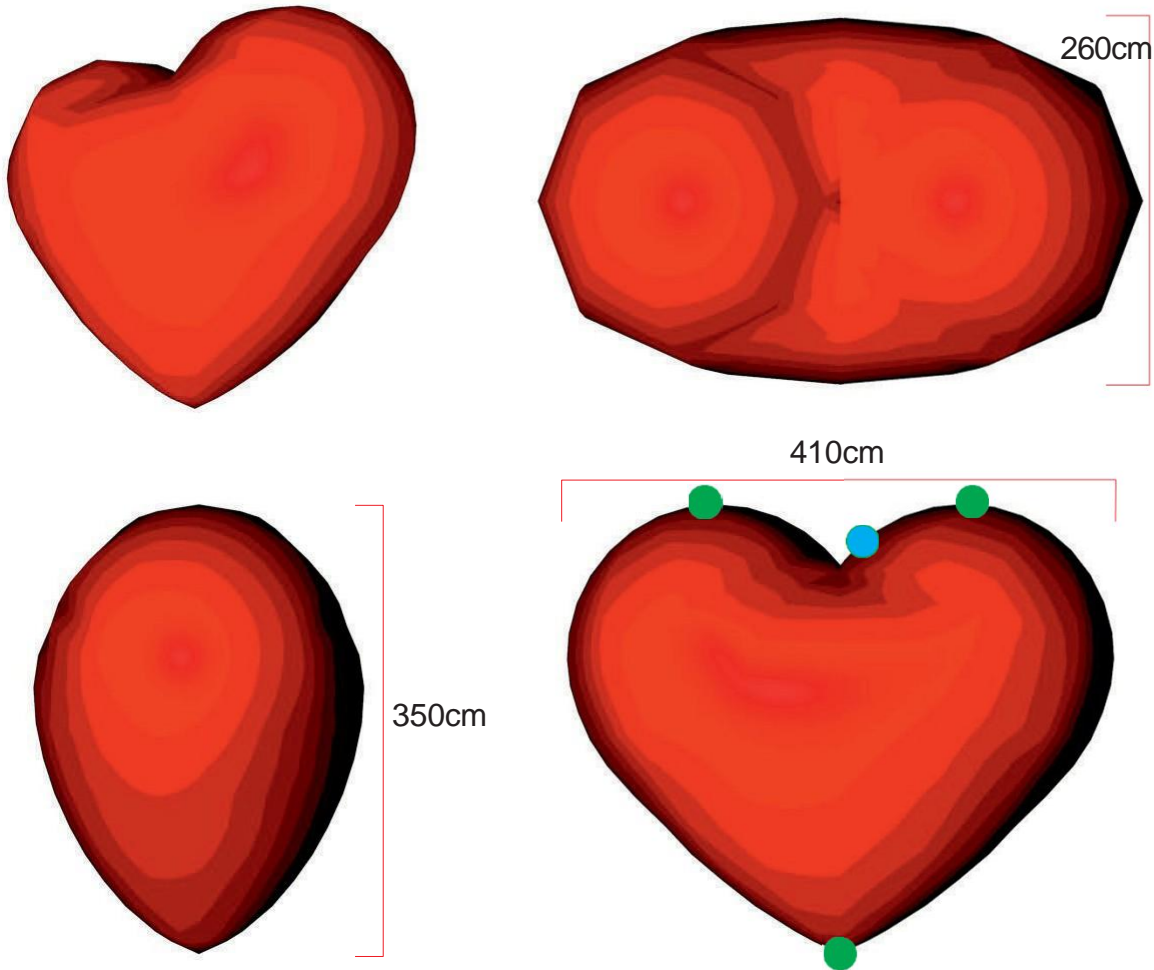

# Heart 410

● Attachment points      ● Blower position

Technical information	
Total transport weight	16 kg
Transport size inflatable	50 * 50 * 80 cm / 10 kg
Transport size blower	35 cm ø * 25 cm / 6 kg
Blower	Airw 250 Velcro – 230V / 200W
Additional information	Not freestanding, can be hung from attachment points