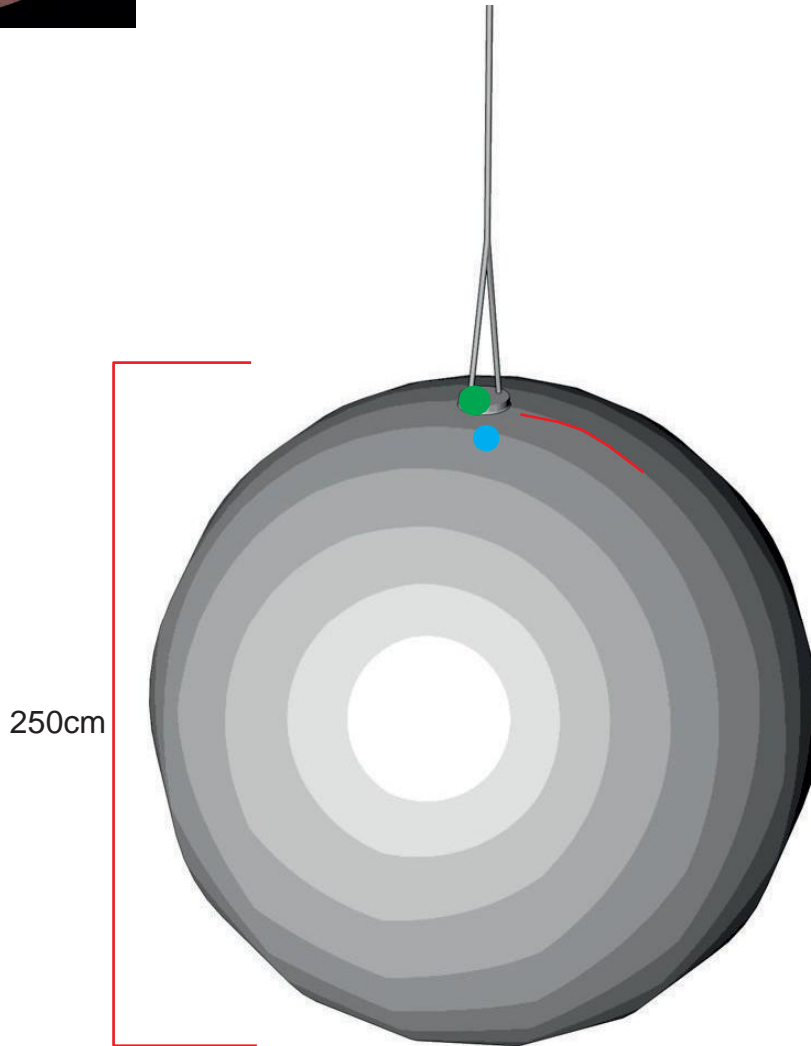

# Jupiter

● Zipper      ● Attachment points      ● Blower position

Technical information	
Total transport weight	9 kg
Transport size inflatable	55 * 45 * 25 cm / 3 kg
Transport size blower	35 cm ø * 25 cm / 6 kg
Blower	Airw 250 Velcro Light – 230V / 200W
Additional information	Rigging possible with single eyelet or double truss couplers Light possible 200W, not included in the rental price Red coloured planet, find another Jupiter in our Solar System