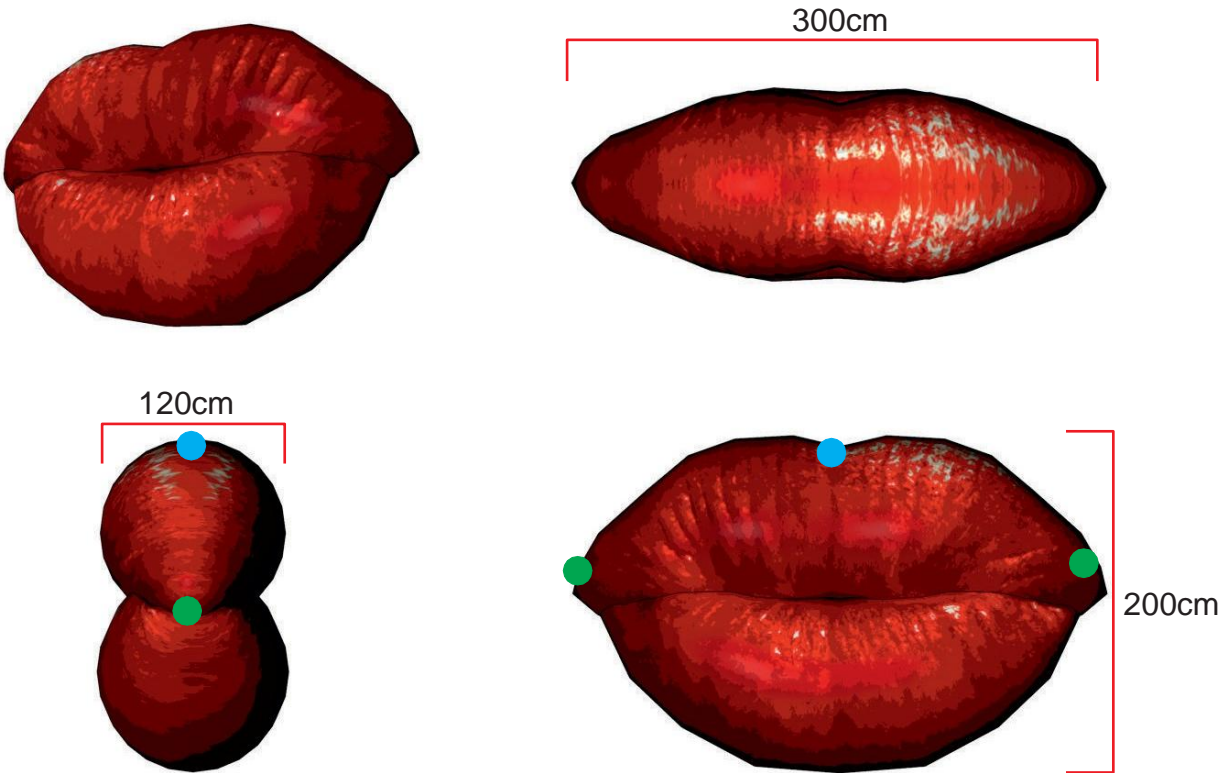

Lips 300

● Attachment points ● Blower position

Technical information	
Total transport weight	9 kg
Transport size inflatable	70 * 100 * 30 cm / 8 kg
Transport size blower	35 cm ø * 25 cm / 6 kg
Blower	Airw 250 Velcro – 230V / 200W
Additional information	Rigging possible with single eyelet or double truss couplers