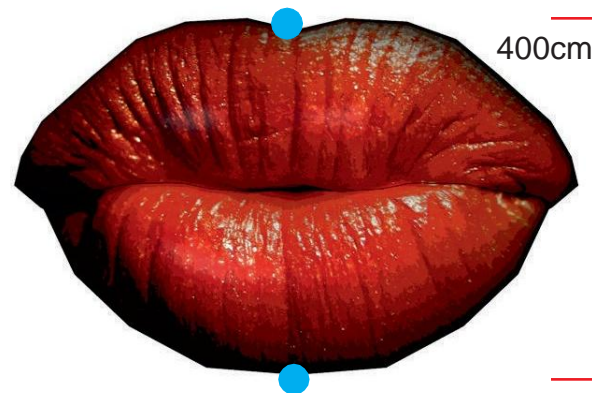

Lips 600

● Attachment points ● Blower position

Technical information	
Total transport weight	19 kg
Transport size inflatable	100 * 50 * 60 cm / 14 kg
Transport size blower	35 cm ø * 25 cm / 6 kg
Blower	Airw 250 Velcro – 230V / 200W
Additional information	2 positions possible for blower rigging points on the back for stability back of the inflatable is black