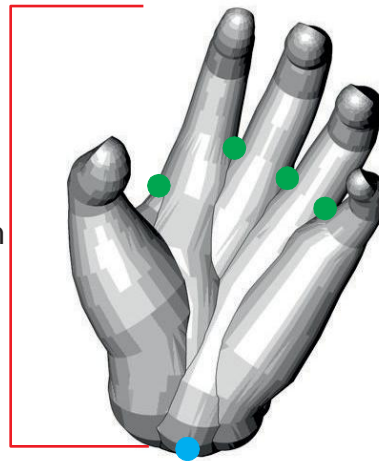

# Metallic Hand 830

560cm

470cm

830cm

● Attachment points      ● Blower position

Technical information	
Total transport weight	130 kg
Transport size inflatable	100 * 85 * 85 cm / 44 kg
Transport size blowers	2x 40 cm ø * 30 cm / 7 kg
Transport size base ring	4x 230 * 55 * 5 cm / 8kg
Blowers	2x Airw 315 – 230V / 300W
Additional information	Basering is made of steel Aircrew required for installation, please contact us for details