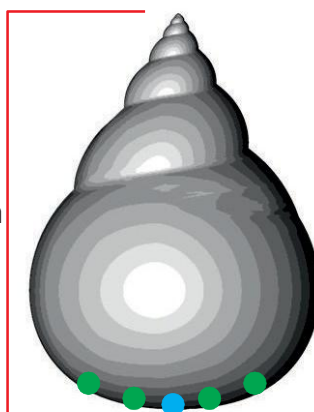

Nautilus

330cm

330cm

450cm

● Attachment points ● Blower position

Technical information	
Total transport weight	17 kg
Transport size inflatable	60 * 40 * 40 cm / 23 kg
Transport size blower	35 cm ø * 25 cm / 6 kg
Blower	Airw 250 Velcro – 230V / 200W
Additional information	2 variations: Sea Shell or Coloured Contact us for technical requirements for a standing up position