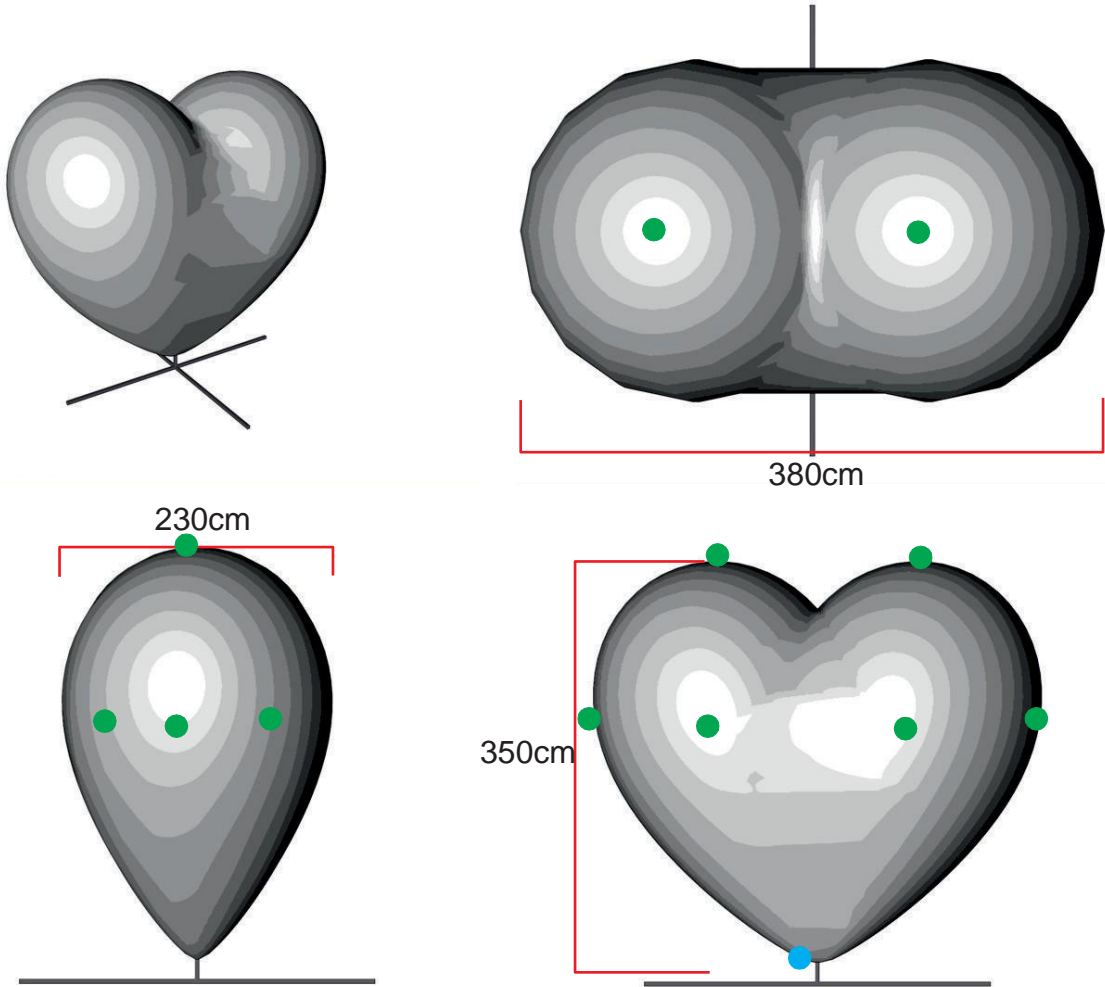

Satin Heart

● Attachment points ● Blower position

| Technical information | |
|---------------------------|--|
| Total transport weight | 32 kg |
| Transport size inflatable | 100 * 110 * 60 cm / 17 kg |
| Transport size blower | 35 cm ø * 25 cm / 6 kg |
| Transport size base frame | 155 * 25 * 5 cm / 10 kg |
| Blower | Airw 250 Velcro – 230V / 200W |
| Additional information | Can be hung from attachment points or can be used freestanding with floor mount (supplied by Airworks) |