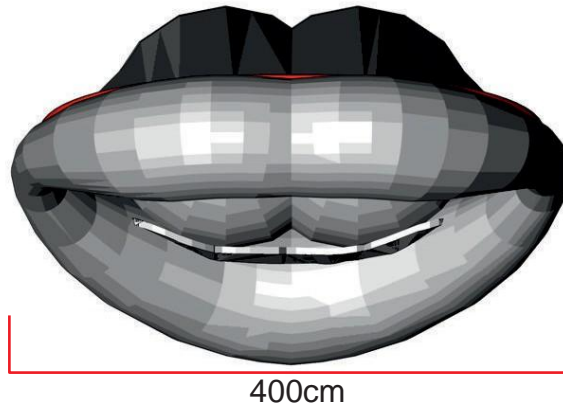

Singing Mouth

● Attachment points ● Blower position

Technical information	
Total transport weight	51 kg
Transport size inflatable	80 * 70 * 60 / 29 kg
Transport size blowers	2x 35 cm ø * 25 cm / 6 kg
Transport size pipe	2x 260 * 50 * 5 cm / 5 kg
Blowers	2x Airw 250 Velcro – 230V / 200W
Additional information	Semi circular aluminium pipe attached to the back of the inflatable, acting as main pick-up point