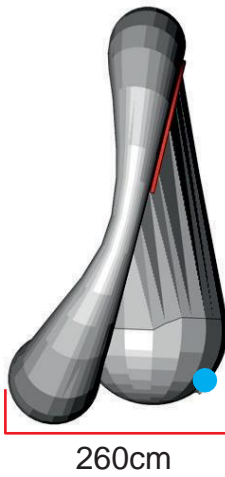

Singing Mouth

● Attachment points ● Blower position

Technical information	
Total transport weight	51 kg
Transport size inflatable	80 * 70 * 60 / 29 kg
Transport size blowers	2x 35 cm ø * 25 cm / 6 kg
Transport size pipe	2x 260 * 50 * 5 cm / 5 kg
Blowers	2x Airw 250 Velcro – 230V / 200W
Additional information	Semi circular aluminium pipe attached to the back of the inflatable, acting as main pick-up point