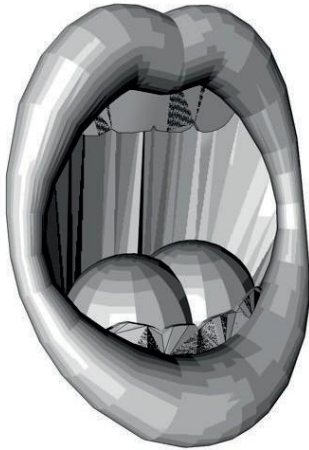

Singing Mouth

● Attachment points ● Blower position

Technical information	
Total transport weight	51 kg
Transport size inflatable	80 * 70 * 60 / 29 kg
Transport size blowers	2x 35 cm ø * 25 cm / 6 kg
Transport size pipe	2x 260 * 50 * 5 cm / 5 kg
Blowers	2x Airw 250 Velcro – 230V / 200W
Additional information	Semi circular aluminium pipe attached to the back of the inflatable, acting as main pick-up point