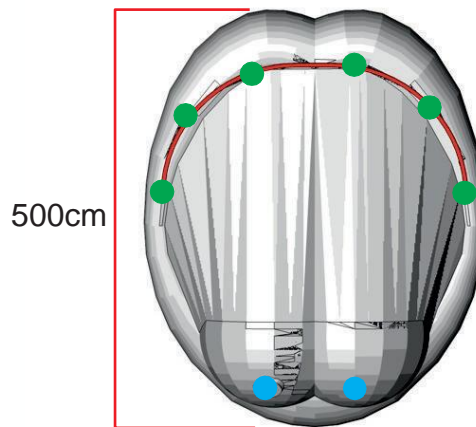

Singing Mouth

● Attachment points ● Blower position

Technical information	
Total transport weight	51 kg
Transport size inflatable	80 * 70 * 60 / 29 kg
Transport size blowers	2x 35 cm ø * 25 cm / 6 kg
Transport size pipe	2x 260 * 50 * 5 cm / 5 kg
Blowers	2x Airw 250 Velcro – 230V / 200W
Additional information	Semi circular aluminium pipe attached to the back of the inflatable, acting as main pick-up point