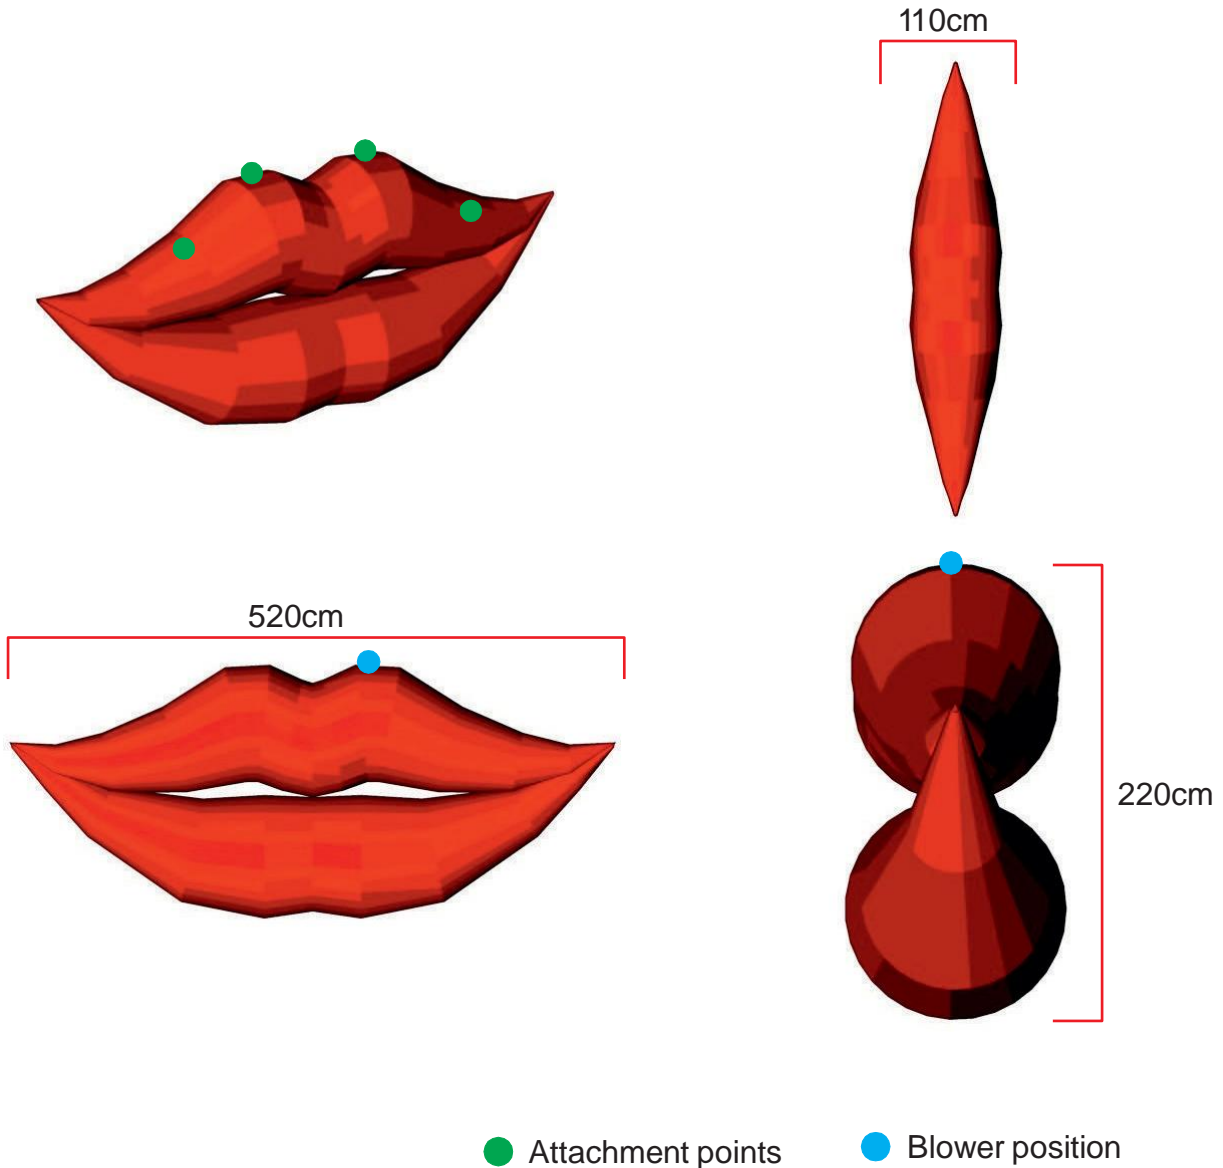

Smiling Mouth

Technical information	
Total transport weight	11 kg
Transport size inflatable	80 * 50 * 50 cm / 6 kg
Transport size blower	35 cm ø * 25 cm / 6 kg
Blower	Airw 250 Velcro – 230V / 200W
Additional information	Rigging possible with single eyelet or double truss couplers