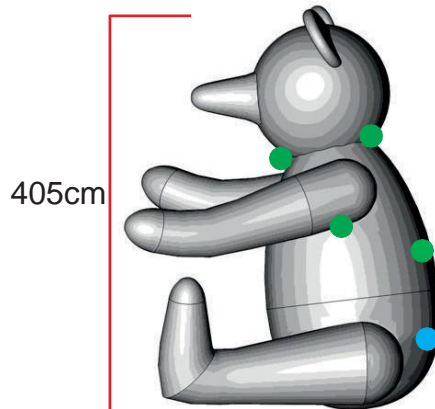

# Teddy bear Ed

310cm

330cm

405cm

● Attachment points      ● Blower position

Technical information	
Total transport weight	53 kg
Transport size inflatable	80 * 80 * 100 cm / 46 kg
Transport size blower	40 cm ø * 35 cm / 7 kg
Blower	Airw 315 – 230V / 200W
Additional information	Blower integrated in teddybear NOT fire retardant – please contact us for more information