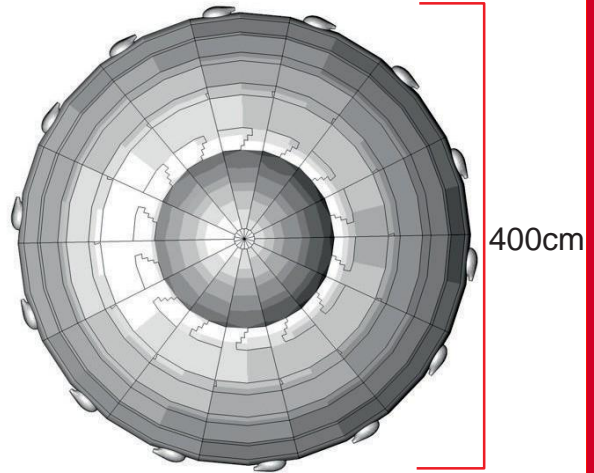

# UFO

● Attachment points      ● Blower position

**Total transport weight: 82 kg**  
**Transport size inflatable: 70 x 80 x 165cm / 82kg**    **Transport size blower: Blower: Airw315 - 230V / 300W (Intern)**  
**Additional info: 100 revolutions per minute**