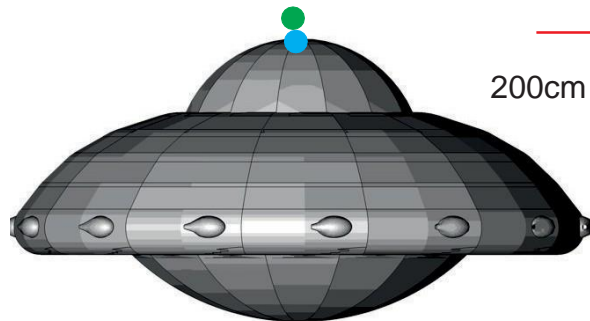

# UFO

● Attachment points      ● Blower position

**Total transport weight: 82 kg**  
**Transport size inflatable: 70 x 80 x 165cm / 82kg**    **Transport size blower: Blower: Airw315 - 230V / 300W (Intern)**  
**Additional info: 100 revolutions per minute**