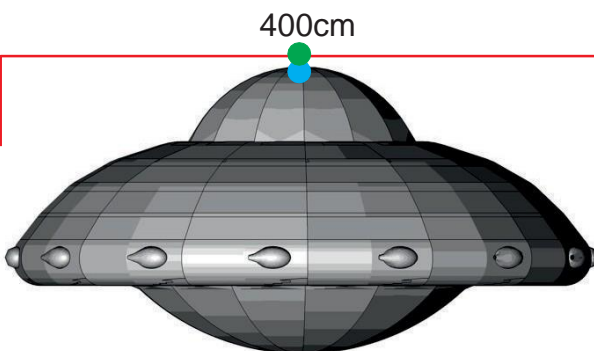

# UFO

● Attachment points      ● Blower position

**Total transport weight: 82 kg**  
**Transport size inflatable: 70 x 80 x 165cm / 82kg**    **Transport size blower: Blower: Airw315 - 230V / 300W (Intern)**  
**Additional info: 100 revolutions per minute**