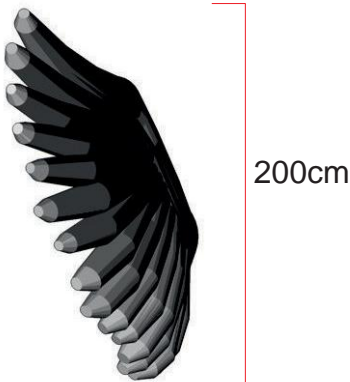

● Attachment points ● Blower position

Technical information	
Total transport weight	14 kg
Transport size inflatable	50 * 40 * 30 cm / 8 kg
Transport size blower	35 cm ø * 30 cm / 6 kg
Blower	Airw 250 – 230V / 200W
Additional information	Can be worn as a backpack