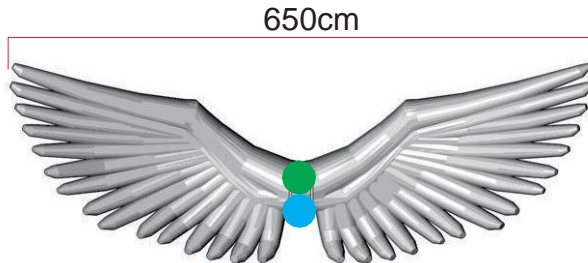

● Attachment points ● Blower position

Technical information	
Total transport weight	14 kg
Transport size inflatable	50 * 40 * 30 cm / 8 kg
Transport size blower	35 cm ø * 30 cm / 6 kg
Blower	Airw 250 – 230V / 200W
Additional information	Can be worn as a backpack