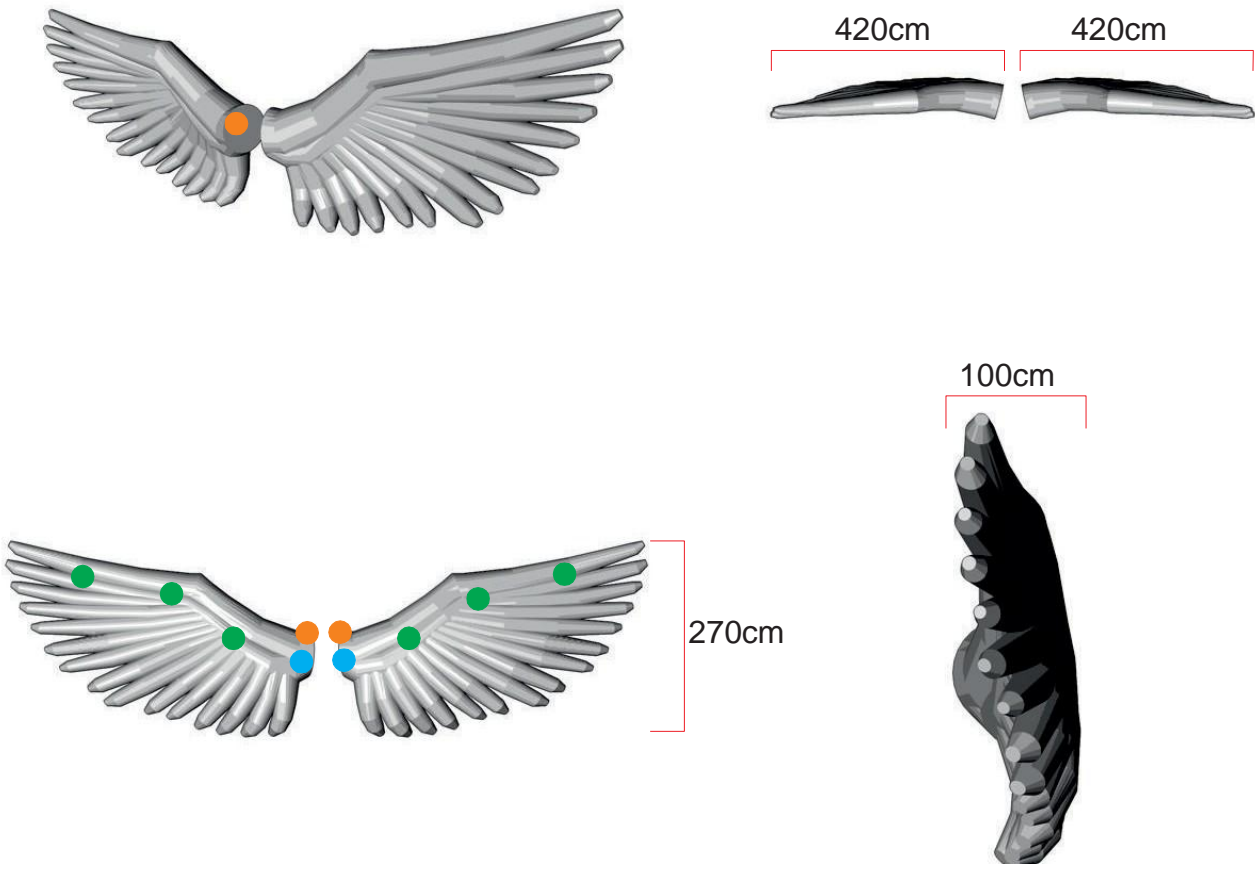

Wings 840

- Plywood base plate
- Attachment points
- Blower position

Technical information	
Total transport weight	24 kg
Transport size inflatable	40 * 70 * 90 cm / 12 kg
Transport size blower	2x 35 cm ø * 30 cm / 6 kg
Blowers	2x Airw 250 – 230V / 200W
Additional information	Baseplate in transportbag