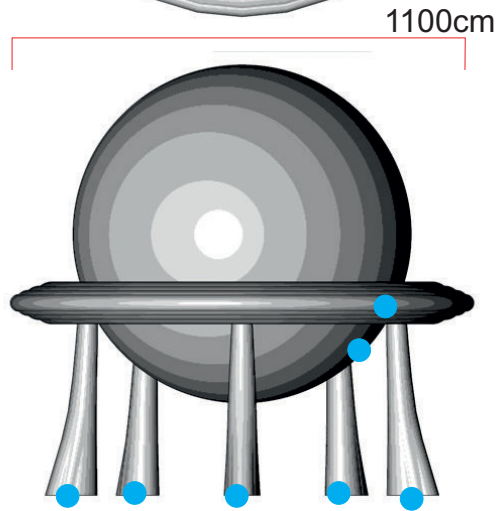

At Airworks we design and build inflatables that don't actually look like inflatables. Air Works.  
**Inflatable Decor & Design**

● Plywood base plate

● Blower position

**Total transport weight: 226kg**  
**Transport size inflatable: 80 x 80 x 100cm / 128kg**  
**Transport size blower: 35 x 35 x 35cm / 5kg (7x)**  
**Transport size baseplate: 140 x 85 x 5cm / 9kg (7x)**  
**Blower: Airw250 - 230V / 200W**  
**Additional info: Requires Airworks personal to do the installation, please contact us for details**