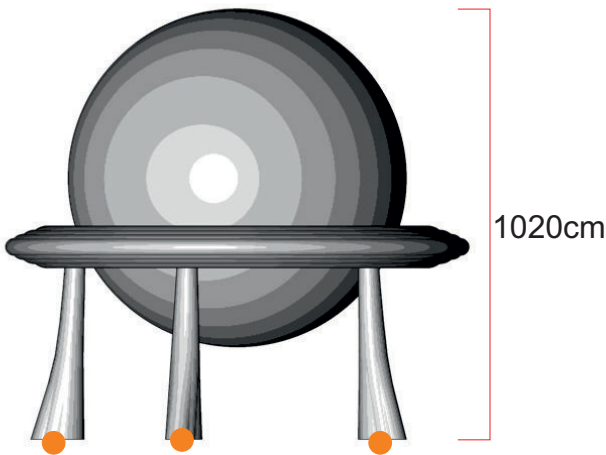

At Airworks we design and build inflatables that don't actually look like inflatables. Air Works.  
**Inflatable Decor & Design**

● Plywood base plate

● Blower position

**Total transport weight: 226kg**  
**Transport size inflatable: 80 x 80 x 100cm / 128kg**  
**Transport size blower: 35 x 35 x 35cm / 5kg (7x)**  
**Transport size baseplate: 140 x 85 x 5cm / 9kg (7x)**  
**Blower: Airw250 - 230V / 200W**  
**Additional info: Requires Airworks personal to do the installation, please contact us for details**