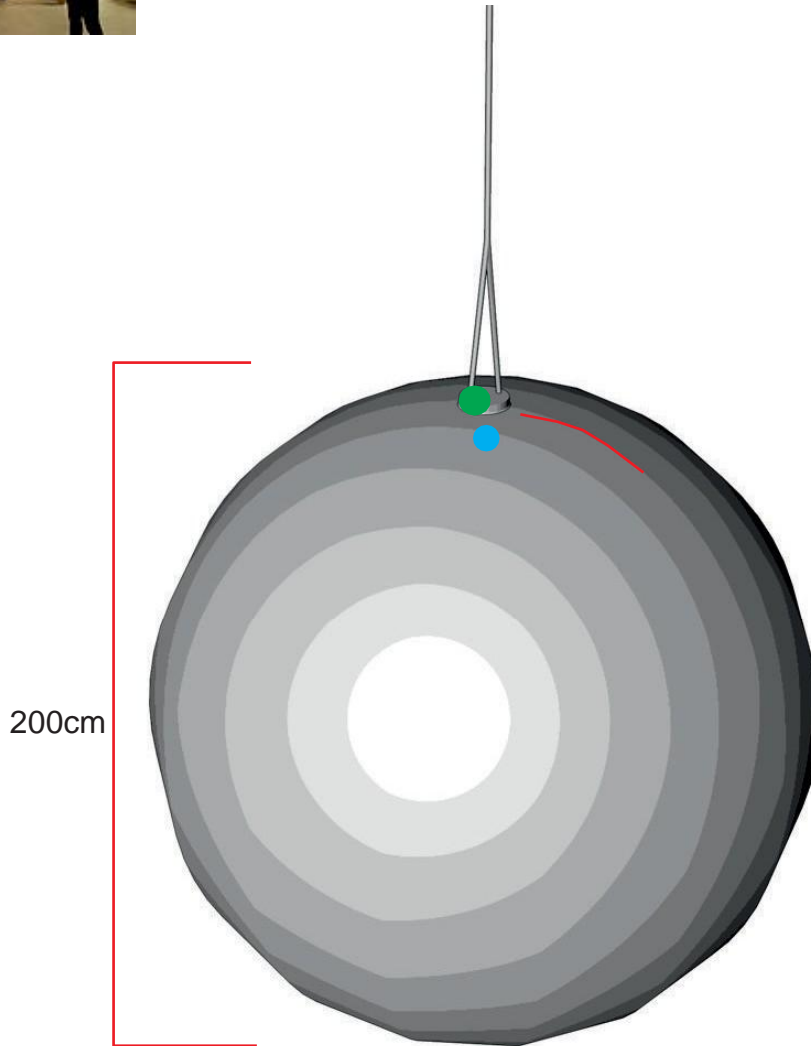

Aluminium Ball

● Zipper ● Attachment points ● Blower position

Technical information	
Total transport weight	9 kg
Transport size inflatable	55 * 45 * 25 cm / 3 kg
Transport size blower	35 cm ø * 25 cm / 6 kg
Blower	Airw 250 Velcro – 230V / 200W
Additional information	Rigging possible with single eyelet or double truss couplers